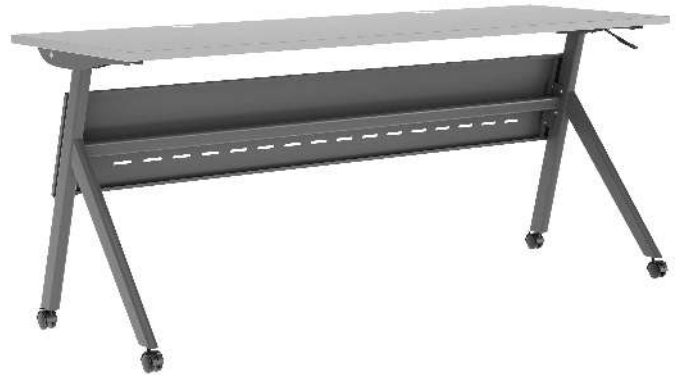

FLASH FURNITURE

a Ubique Group brand

FLIP TRAINING TABLES

DAVIS COMMERCIAL GRADE 72" X 24"
HEAVY-DUTY NESTING FLIP TRAINING TABLE
WITH Y-LEGS, MODESTY PANEL, 1" THICK GRAY
TABLETOP, AND GRAY STEEL FRAME

SKU:

MT-M7224-Y-LEG-GRYGRY-GG

UPC:

196861166341

- **AMPLE WORKSPACE:** Set up for success with this commercial grade, heavy-duty training table that seats up to three adults and features a spacious tabletop with cable management holes and a privacy panel for offices, classrooms, or home schooling spaces
- **CONVENIENT DESIGN:** When not in use, the nesting design allows the top to easily be flipped, folded, and safely locked in place for easy storage and reduced clutter; For safety, be sure to carefully manage the top at all times when lowering/raising
- **STRONG & STURDY:** Robust steel frame is built to last and engineered to hold up to 300 lbs. static weight; Movement is easy and reliable with four rolling casters that can lock in place
- **QUICK ASSEMBLY & MAINTENANCE:** Setup takes approximately 30 minutes with step-by-step instructions and cleaning is easy by wiping with a dry cloth
- **PRODUCT MEASUREMENTS:** Overall Size: 23.5"W x 72"D x 30"H; Folded Size: 21.75"W x 72"D x 45.5"H

VARIATIONS:

Gray Top Walnut Top White Top