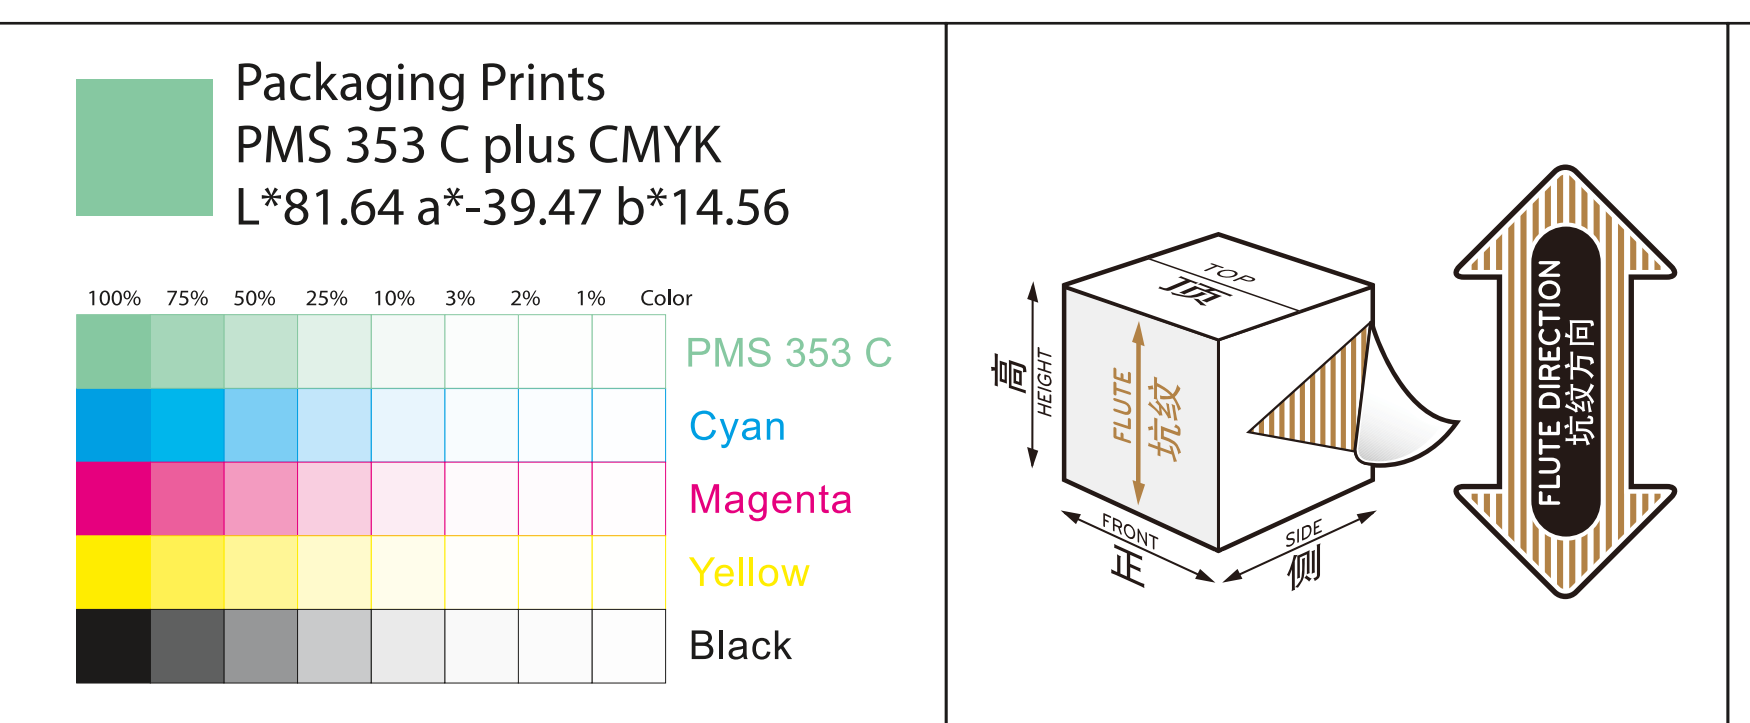

FEATURES/CARACTERÍSTICAS/CARACTÉRISTIQUES

THE DOORWAY SERIES™
EASY INSTALL/
FÁCIL INSTALACIÓN/
INSTALLATION FACILE
6-24M

E-Flute, 85lbs Burst

kids2™
File Name: 17573_12L_PL092925
Brand: Ingenuity
Category: Gate
Product Name: Globally Easy Install
- 28cm Extension
Package Designer: Patrick Rice
Product Manager: Enter Name
Engineer: Enter Name
Languages: Languages on Package 3/12
Dimensions: see die line

There are two color bars on this proof and in the art file. One to be used with X-rite I1 Pro Spectrophotometer. The other can be used with most other spectrophotometers. Printers must repeat one of the two color bars all the way across the width (grripper edge) of the press sheets on sample runs and production runs. Failure to comply will result in the remaking of film and/or plates at your cost. 数码稿以及设计文件包含了两种色带。一种适用于X-rite (爱色丽) I1 Pro 分光光度计, 另一种适用于其它大部分的分光光度计。在打样或者批量生产时, 印刷厂必须选择其中一种色带并重复添加直到覆盖整张纸的宽度(开口边)。没有按照上述要求而导致重新出菲林、出版的费用将由印刷厂承担。