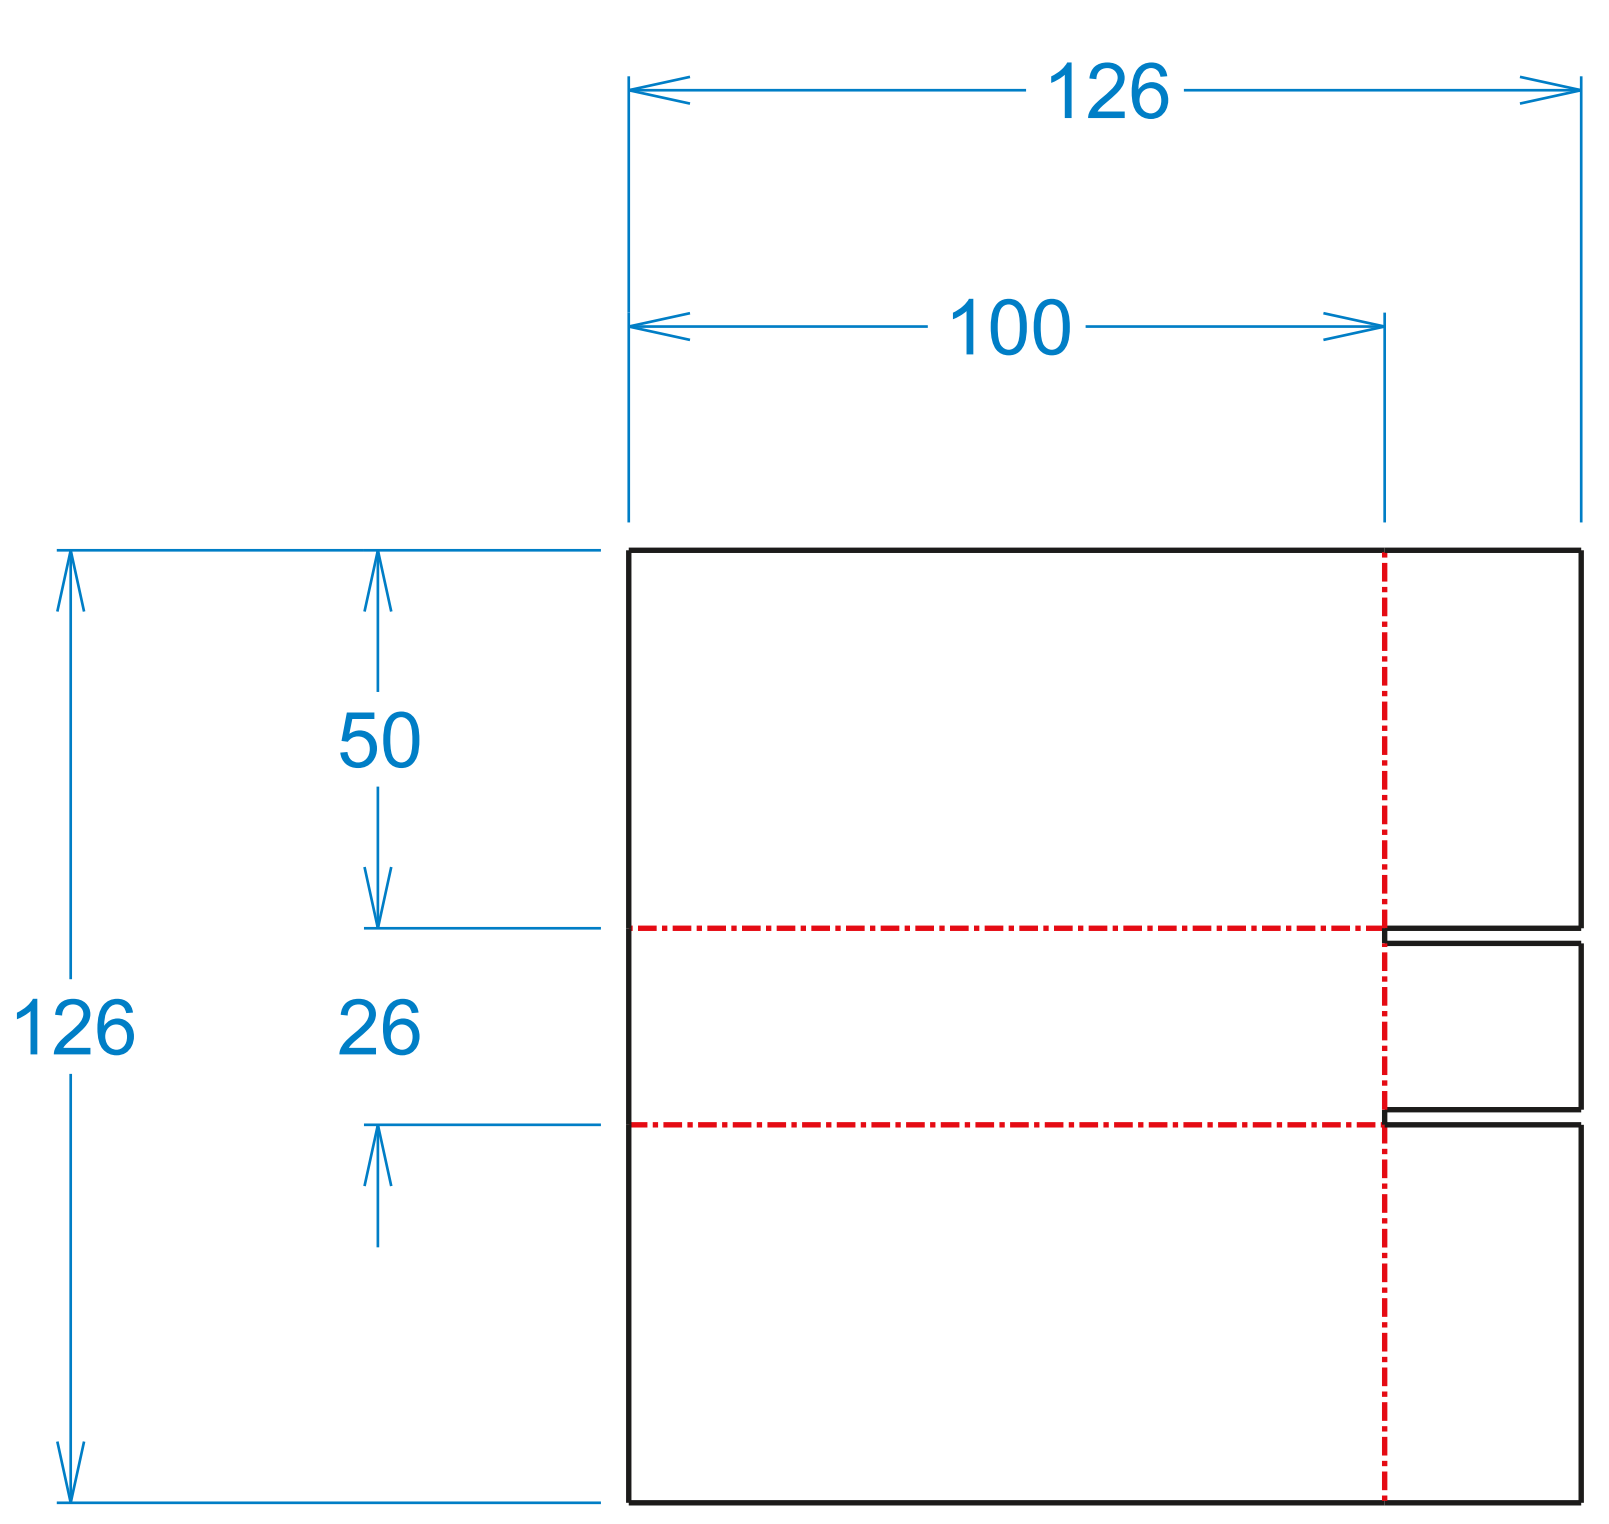

CREATE THE PERFECT FIT FOR YOUR SPACE/
CREA EL AJUSTE PERFECTO PARA TU ESPACIO/
CRÉE L'AJUSTEMENT PARFAIT POUR TON ESPACE

CREATE THE PERFECT FIT FOR YOUR SPACE/
CREA EL AJUSTE PERFECTO PARA TU ESPACIO/
CRÉE L'AJUSTEMENT PARFAIT POUR TON ESPACE

FEATURES/CARACTERÍSTICAS/CARACTÉRISTIQUES

THE DOORWAY SERIES™
EASY INSTALL/
FÁCIL INSTALACIÓN/
INSTALLATION FACILE
6-24M

E-Flute, 85lbs Burst

kids2™
File Name: 17573_12L_PL092925
Brand: Ingenuity
Category: Gate
Product Name: Globally Easy Install
- 28cm Extension
Package Designer: Patrick Rice
Product Manager: Enter Name
Engineer: Enter Name
Languages: Languages on Package 3/12
Dimensions: see die line

There are two color bars on this proof and in the art file. One to be used with X-rite I1 Pro Spectrophotometer. The other can be used with most other spectrophotometers. Printers must repeat one of the two color bars all the way across the width (grripper edge) of the press sheets on sample runs and production runs. Failure to comply will result in the remaking of film and/or plates at your cost. 数码稿以及设计文件包含了两种色带。一种适用于X-rite (爱色丽) I1 Pro 分光光度计, 另一种适用于其它大部分的分光光度计。在打样或者批量生产时, 印刷厂必须选择其中一种色带并重复添加直到覆盖整张纸的宽度(开口边)。没有按照上述要求而导致重新出菲林、出版的费用将由印刷厂承担。