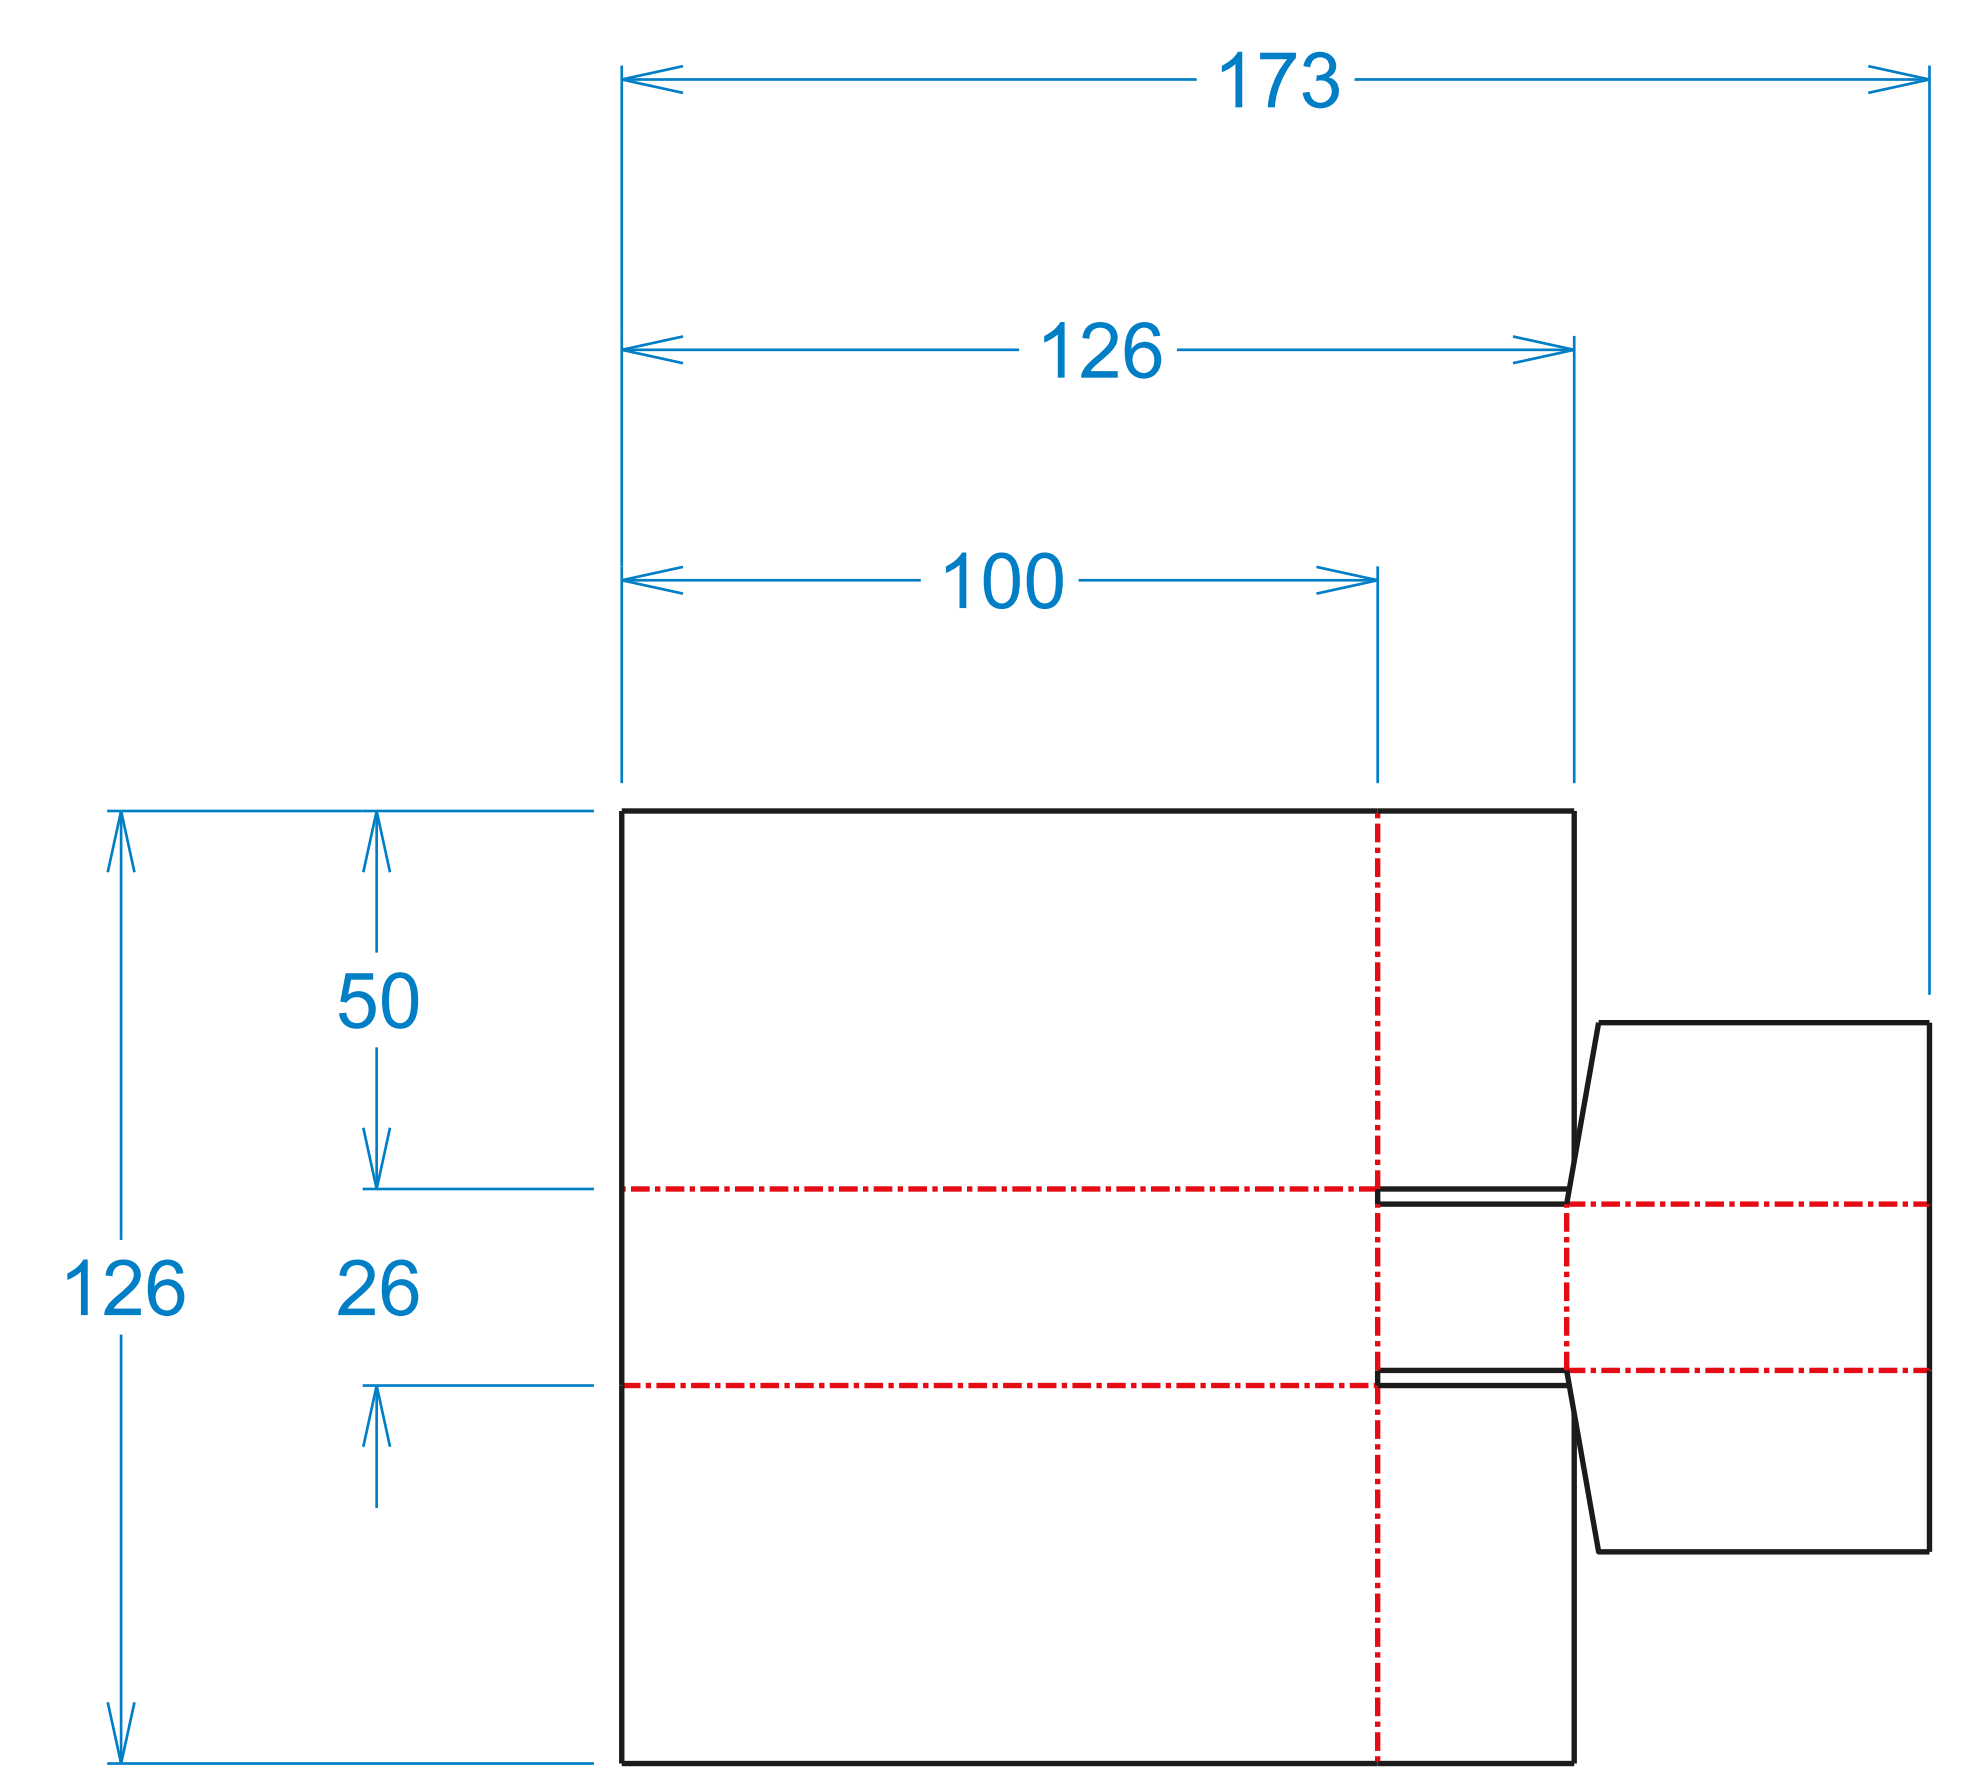

CREATE THE PERFECT FIT FOR YOUR SPACE/
CREA EL AJUSTE PERFECTO PARA TU ESPACIO/
CRÉE L'AJUSTEMENT PARFAIT POUR TON ESPACE

CREATE THE PERFECT FIT FOR YOUR SPACE/
CREA EL AJUSTE PERFECTO PARA TU ESPACIO/
CRÉE L'AJUSTEMENT PARFAIT POUR TON ESPACE

FEATURES/CARACTERÍSTICAS/CARACTÉRISTIQUES

THE DOORWAY SERIES™
EASY INSTALL/
FÁCIL INSTALACIÓN/
INSTALLATION FACILE
6-24M

E-Flute, 85lbs Burst

kids2™
File Name: 17573_12L_PL092925
Brand: Ingenuity
Category: Gate
Product Name: Globally Easy Install
- 28cm Extension
Package Designer: Patrick Rice
Product Manager: Enter Name
Engineer: Enter Name
Languages: Languages on Package 3/12
Dimensions: see die line

There are two color bars on this proof and in the art file. One to be used with X-rite I1 Pro Spectrophotometer. The other can be used with most other spectrophotometers. Printers must repeat one of the two color bars all the way across the width (grripper edge) of the press sheets on sample runs and production runs. Failure to comply will result in the remaking of film and/or plates at your cost. 数码稿以及设计文件包含了两种色带。一种适用于X-rite (爱色丽) I1 Pro 分光光度计, 另一种适用于其它大部分的分光光度计。在打样或者批量生产时, 印刷厂必须选择其中一种色带并重复添加直到覆盖整张纸的宽度(开口边)。没有按照上述要求而导致重新出菲林、出版的费用将由印刷厂承担。