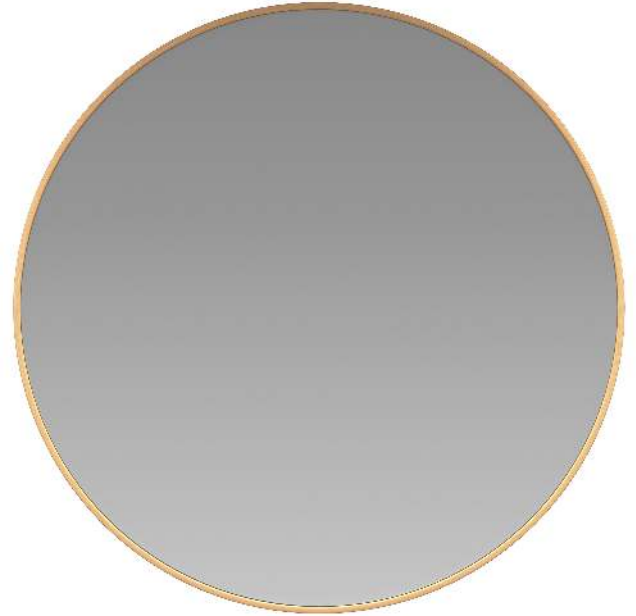

FLASH FURNITURE

a Ubique Group brand

WALL MOUNTED MIRRORS

JULIANNE 30" ROUND GOLD METAL
FRAMED WALL MIRROR - LARGE ACCENT
MIRROR FOR BATHROOM, VANITY,
ENTRYWAY, DINING ROOM, & LIVING ROOM

SKU:

RH-M003-RD76BB-GD-GG

UPC:

840196320564

- 30 Inch decorative wall mounted mirror for any room in the home
- MODERN STYLE: Slim distressed look gold metal round frame with silver backed 4mm thick glass for superior image reflection
- UPGRADED DESIGN: Shatterproof backing keeps broken glass in the frame to prevent injuries; Waterproof and rust resistant
- HARDWARE INCLUDED: Arrives with wall anchors and mounting screws, no need to visit the hardware store
- PRODUCT MEASUREMENTS: Overall Size: 30"W x 1.125"D x 30"H; Frame Thickness: .3125"; No Assembly Required

VARIATIONS:

Black

Gold