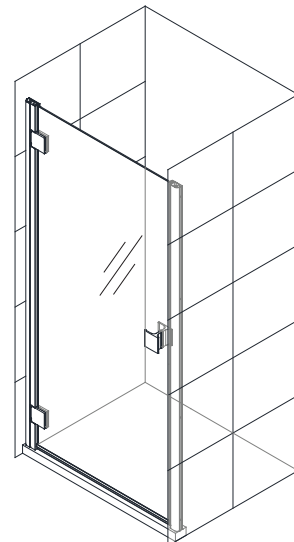

Model SKU#s:

SHDR-5340720-01 SHDR-5340720-04
SHDR-5340720-06 SHDR-5340720-09