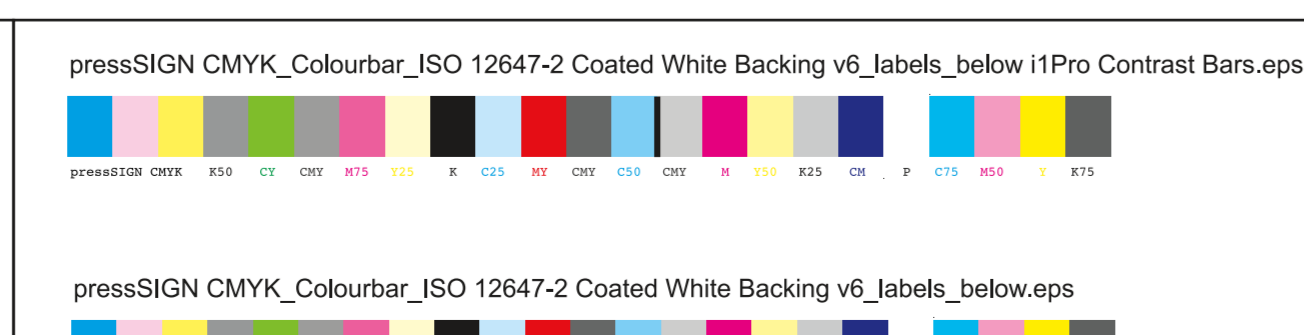

bright starts™

Ready to Roll™

Lights & Sounds Walker •
Andador con Luces y Sonidos •
Trotteur Avec Sons et Lumières

17150

UK P SP
17150

bright starts™
Ready to Roll™
Lights & Sounds Walker
Andador con Luces y Sonidos
Trotteur Avec Sons et Lumières

2 Ways to Play™

bright starts™

Ready to Roll™

Lights & Sounds Walker
Andador con Luces y Sonidos
Trotteur Avec Sons et Lumières

2 Ways to Play™

1. 1 Walk & Explore
   Camina y Explora
   Marcher et Découvrir
2. 2 Sit & Play
   Sientate y Juega
   Jeux Assis Pour
   Non Marcheurs

Steering wheel
activates lights &
sounds

El volante activa las
luces y los sonidos
Volant pour mettre en
marche les sons et
lumières

brightstarts.com

Walking™

Fine Motor™

Music™

3

Height
positions
Posiciones
de altura
Hauteurs
distinctes

UK P SP
17150

bright starts™
Ready to Roll™
Lights & Sounds Walker
Andador con Luces y Sonidos
Trotteur Avec Sons et Lumières

2 Ways to Play™

kids!