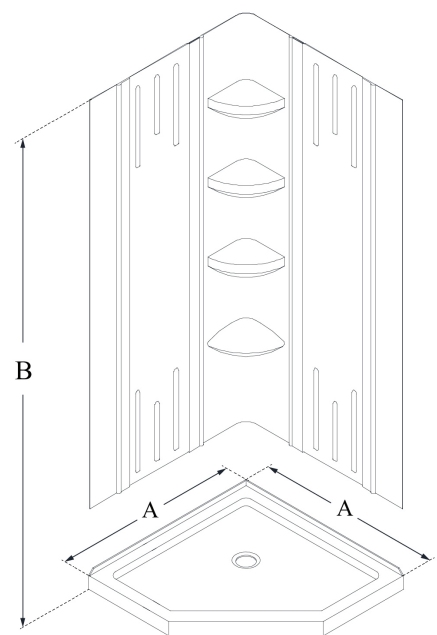

Model SKUs:

DL-6043C-01