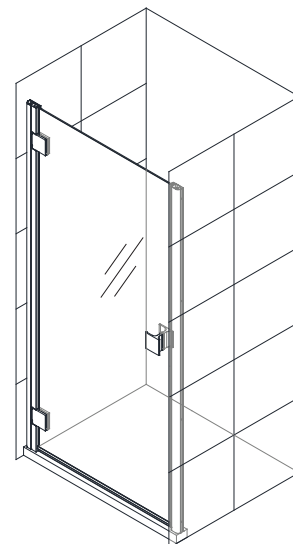

Specification Features

- LUMEN SHOWER DOOR AND SLIMLINE SHOWER BASE
- MODERN WALL PROFILE DESIGN WITH INTEGRATED HINGES
- REVERSIBLE FOR A RIGHT OR LEFT DOOR OPENING
- 1 IN. OF TOTAL ADJUSTMENT FOR WIDTH OR OUT-OF-PLUMB
- 1/4 IN. (6MM) THICK CERTIFIED CLEAR TEMPERED GLASS
- FULL LENGTH MAGNETIC DOOR LATCH
- SLIMLINE SINGLE THRESHOLD SHOWER BASE
- SLIP-RESISTANT TEXTURED FLOOR PATTERN

Technical Information

- Door Model: Lumen
- Door Type: Hinged Shower Door
- Dimensions: 42"W x 32"D x 74 3/4"H
- Access Width: 35 1/2"
- Glass Thickness: 1/4" [6 mm]
- Glass Type: Clear
- Base Type: Single Threshold
- Base Color: Biscuit

Unique Product Design Details:

Shower Door Hinge

Shower Door Handle

Important Notes:

If this unit is going to be installed in a new construction, please, install all of the required plumbing and drainage before installing the shower. Use a competent and licensed plumber for all plumbing installation period.