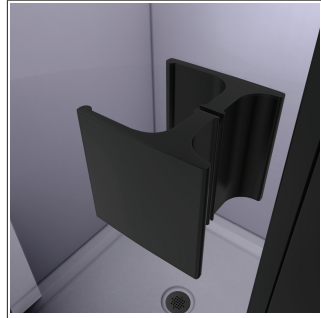

Specification Features

- LUMEN SHOWER DOOR AND SLIMLINE SHOWER BASE
- MODERN WALL PROFILE DESIGN WITH INTEGRATED HINGES
- REVERSIBLE FOR A RIGHT OR LEFT DOOR OPENING
- 1 IN. OF TOTAL ADJUSTMENT FOR WIDTH OR OUT-OF-PLUMB
- 1/4 IN. (6MM) THICK CERTIFIED CLEAR TEMPERED GLASS
- FULL LENGTH MAGNETIC DOOR LATCH
- SLIMLINE SINGLE THRESHOLD SHOWER BASE
- SLIP-RESISTANT TEXTURED FLOOR PATTERN

Technical Information

- Door Model: Lumen
- Door Type: Hinged Shower Door
- Dimensions: 42"W x 32"D x 74 3/4"H
- Access Width: 35 1/2"
- Glass Thickness: 1/4" [6 mm]
- Glass Type: Clear
- Base Type: Single Threshold
- Base Color: Biscuit

Codes/Standards Applicable

- ANSI Z97.1 (Tempered Glass)
- 16 CFR Part 1201

Hardware Finish Options:

- 01 - Chrome
- 04 - Brushed Nickel
- 06 - Oil Rubbed Bronze
- 09 - Matte Black

Model SKUs:

- DL-533242-22-01 DL-533242-22-04
- DL-533242-22-06 DL-533242-22-09

Unique Product Design Details:

Shower Door Hinge

Shower Door Handle

Important Notes:

If this unit is going to be installed in a new construction, please, install all of the required plumbing and drainage before installing the shower. Use a competent and licensed plumber for all plumbing installation period.