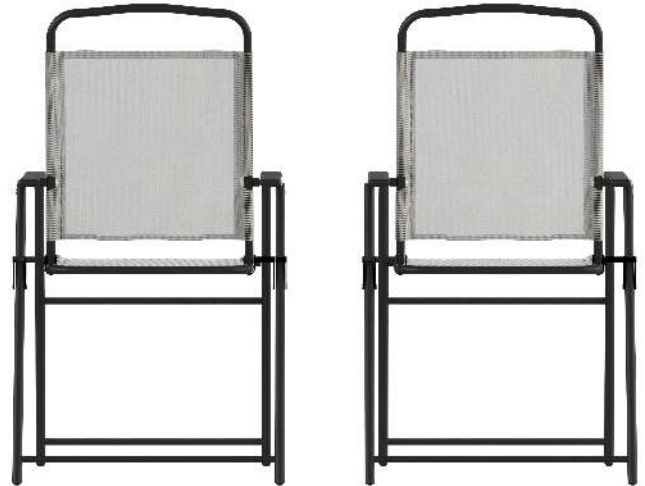

## METAL PATIO CHAIRS

SET OF 2 MYSTIC FOLDING PATIO SLING CHAIRS, OUTDOOR TEXTILENE LAWN CHAIRS WITH ARMRESTS IN GRAY

### SKU:

2-GM-SC098-GY-GG

### UPC:

196861105340

- **BEAUTIFUL AND BREATHABLE:** Premium textilene material comfortably supports you while allowing cooling airflow ideal for outdoor spaces
- **LIGHTWEIGHT PORTABILITY:** Foldable design for easy storage and transport to your favorite hangout spots
- **STRONG AND STURDY:** UV fade and weather resistant powder coated rust-resistant frames hold up to 300 lbs. static weight per chair
- **FULLY ASSEMBLED:** Arrives ready for use and wipes clean easily with a damp cloth
- **PRODUCT MEASUREMENTS:** Overall Size (2): 20.75"W x 24.5"D x 35.75"H; Seat Size: 15.75"W x 14.25"D x 17.75"H; Back Size: 17"W x 15.75"H; Arm Size: 23.25"H from floor; 7"H from seat; Folded Size: 21.5"W x 2"D x 34"H