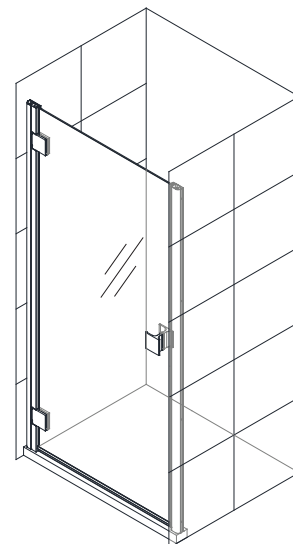

Specification Features

- LUMEN SHOWER DOOR AND SLIMLINE SHOWER BASE
- MODERN WALL PROFILE DESIGN WITH INTEGRATED HINGES
- REVERSIBLE FOR A RIGHT OR LEFT DOOR OPENING
- 1 IN. OF TOTAL ADJUSTMENT FOR WIDTH OR OUT-OF-PLUMB
- 1/4 IN. (6MM) THICK CERTIFIED CLEAR TEMPERED GLASS
- FULL LENGTH MAGNETIC DOOR LATCH
- SLIMLINE SINGLE THRESHOLD SHOWER BASE
- SLIP-RESISTANT TEXTURED FLOOR PATTERN

Technical Information

- Door Model: Lumen
- Door Type: Hinged Shower Door
- Dimensions: 36"W x 36"D x 74 3/4"H
- Access Width: 29 1/2"
- Glass Thickness: 1/4" [6 mm]
- Glass Type: Clear
- Base Type: Single Threshold
- Base Color: White

Unique Product Design Details:

Shower Door Hinge

Shower Door Handle

Important Notes:

If this unit is going to be installed in a new construction, please, install all of the required plumbing and drainage before installing the shower. Use a competent and licensed plumber for all plumbing installation period.