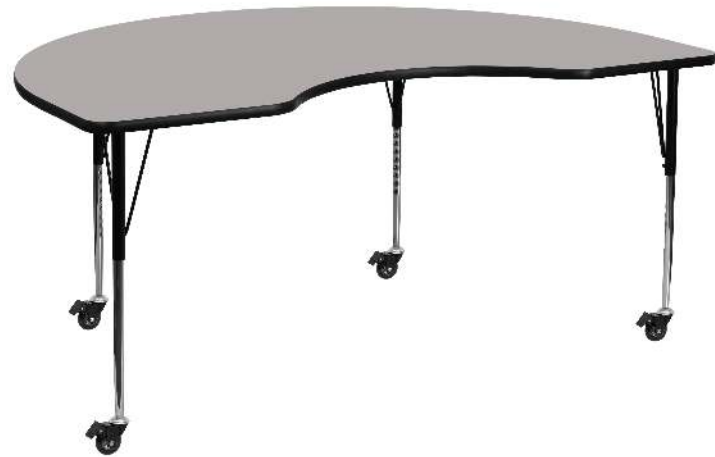

# FLASH FURNITURE

a Ubuque Group brand

CLASSROOM

WREN MOBILE 48"W X 96"L  
KIDNEY GREY HP LAMINATE  
ACTIVITY TABLE - STANDARD  
HEIGHT ADJUSTABLE LEGS

**SKU:**

XU-A4896-KIDNY-GY-H-A-CAS-GG

**UPC:**

847254081498

PRODUCT MEASUREMENTS: Overall Size: 48"W x 96"D x 22.37-30.5"H; Ships In Multiple Boxes

**VARIATIONS:**

Red

Gray

Oak

Yellow