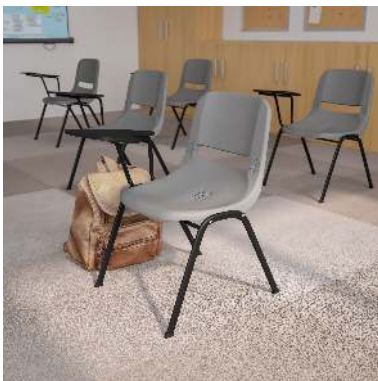

FLASH FURNITURE

a Ubique Group brand

TABLET ARM CHAIRS

HERCULES GRAY ERGONOMIC SHELL CHAIR WITH RIGHT HANDED FLIP-UP TABLET ARM

SKU:

RUT-EO1-GY-RTAB-GG

UPC:

812581018752

- Tablet arm chairs are an excellent choice for non-traditional classroom settings such as home school, weight training class, or P.E. during paper testing. This tablet arm desk has an ergonomic seat shell and flip-up arm with pencil groove.
- Compact size tablet chair, durable polypropylene material, gray powder coated frame, plastic floor glides
- Light assembly required, assemble Right handed tablet arm with 2 included screws
- Suitable for: training rooms, classrooms, offices where clients bring in tablets/laptops
- PRODUCT MEASUREMENTS: Overall Size: 21"W x 25.5"D x 32"H; Seat Size: 17.75"W x 15.5"D x 17.75"H; Back Size: 17"W x 15"H; Tablet Size: 12.5"W x 15.75"D x 9.75"H from seat

VARIATIONS:

Black

Orange

Gray

Green

White

Burgundy

Blue