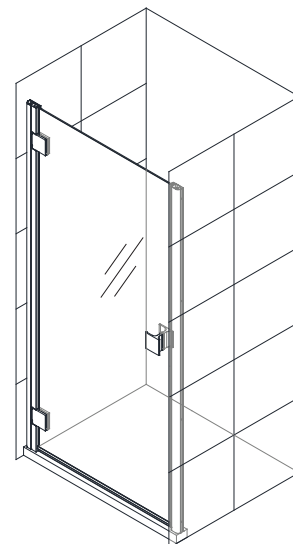

Specification Features

- LUMEN SHOWER DOOR AND SLIMLINE SHOWER BASE
- MODERN WALL PROFILE DESIGN WITH INTEGRATED HINGES
- REVERSIBLE FOR A RIGHT OR LEFT DOOR OPENING
- 1 IN. OF TOTAL ADJUSTMENT FOR WIDTH OR OUT-OF-PLUMB
- 1/4 IN. (6MM) THICK CERTIFIED CLEAR TEMPERED GLASS
- FULL LENGTH MAGNETIC DOOR LATCH
- SLIMLINE SINGLE THRESHOLD SHOWER BASE
- SLIP-RESISTANT TEXTURED FLOOR PATTERN

Technical Information

- Door Model: Lumen
- Door Type: Hinged Shower Door
- Dimensions: 42"W x 32"D x 74 3/4"H
- Access Width: 35 1/2"
- Glass Thickness: 1/4" [6 mm]
- Glass Type: Clear
- Base Type: Single Threshold
- Base Color: White

Unique Product Design Details:

Shower Door Hinge

Shower Door Handle

Important Notes:

If this unit is going to be installed in a new construction, please, install all of the required plumbing and drainage before installing the shower. Use a competent and licensed plumber for all plumbing installation period.