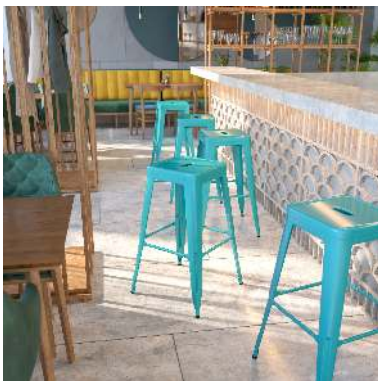

FLASH FURNITURE

a Ubique Group brand

RESTAURANT

KAI COMMERCIAL GRADE 30"
HIGH BACKLESS CRYSTAL
TEAL-BLUE
INDOOR-OUTDOOR
BARSTOOL

SKU:

ET-BT3503-30-CB-GG

UPC:

889142049777

- Everyone will be asking "where you got that great stool" when they see this industrial style, bar height stool at your home or business. Think outside the box and add a piece of wood and another barstool for a cool looking desk.
- Glossy colorful metal barstool, fully assembled, stackable stool stacks up to 10 high making it ideal for spare seating, plastic caps protect frame when stacked
- Seat drain allows rainwater to pass through, heavy duty construction holds up to 500 pounds
- Industrial backless bar height stool for your patio, restaurant, hotel
- PRODUCT MEASUREMENTS: Overall Size: 17"W x 17"D x 30"H; Seat Size: 12"W x 12"D x 30"H; No Assembly Required

VARIATIONS: