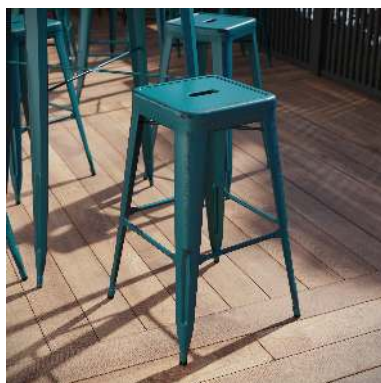

FLASH FURNITURE

a Ubique Group brand

RESTAURANT

KAI COMMERCIAL GRADE 30" HIGH BACKLESS DISTRESSED KELLY BLUE-TEAL METAL INDOOR-OUTDOOR BARSTOOL

SKU:

ET-BT3503-30-KB-GG

UPC:

889142024583

- It isn't everyday you find a stool that is so at home in multiple settings. Whether you're going for a bold industrial look or completing that farmhouse design you had your heart set on, this distressed stool will be the star on either stage.
- Metal stack stool: stacks up to 10 high making it ideal for spare seating, plastic caps protect frame when stacked
- Quality Construction: ships fully assembled, seat drain allows rainwater to pass through, heavy duty construction holds up to 500 pounds
- Industrial backless bar height stool for your patio, restaurant, hotel
- PRODUCT MEASUREMENTS: Overall Size: 17"W x 17"D x 30"H; Seat Size: 12"W x 12"D x 30"H; No Assembly Required

VARIATIONS: