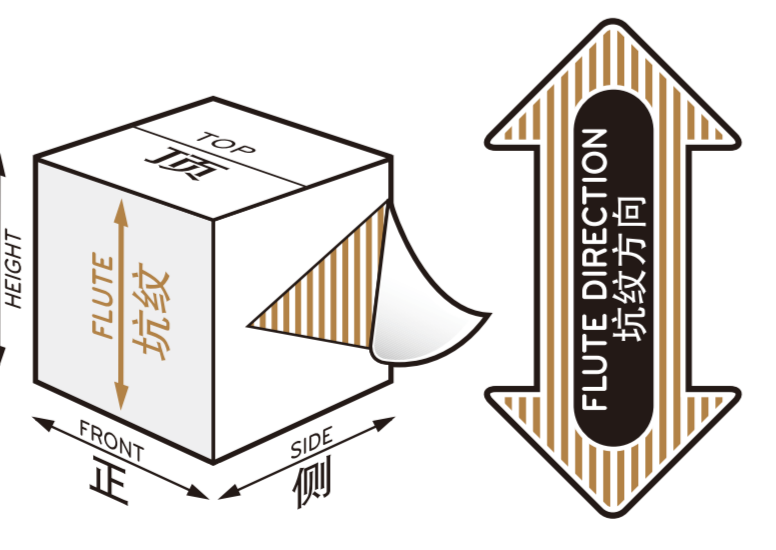

kids2™

File Name: 11124_ING-12L_PL010826

Brand: Ingenuity

Category: Potty

Product Name: My Size Potty Pro™

Package Designer: Patrick Rice/alisa

Product Manager: Jennifer S

Engineer:

Languages: Languages on Package 3L/12L

Dimensions: see die