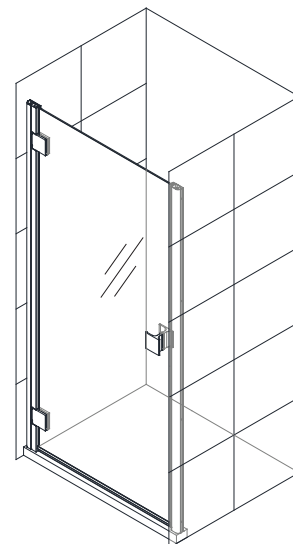

Specification Features

- LUMEN SHOWER DOOR AND SLIMLINE SHOWER BASE
- MODERN WALL PROFILE DESIGN WITH INTEGRATED HINGES
- REVERSIBLE FOR A RIGHT OR LEFT DOOR OPENING
- 1 IN. OF TOTAL ADJUSTMENT FOR WIDTH OR OUT-OF-PLUMB
- 1/4 IN. (6MM) THICK CERTIFIED CLEAR TEMPERED GLASS
- FULL LENGTH MAGNETIC DOOR LATCH
- SLIMLINE SINGLE THRESHOLD SHOWER BASE
- SLIP-RESISTANT TEXTURED FLOOR PATTERN

Technical Information

- Door Model: Lumen
- Door Type: Hinged Shower Door
- Dimensions: 42"W x 34"D x 74 3/4"H
- Access Width: 35 1/2"
- Glass Thickness: 1/4" [6 mm]
- Glass Type: Clear
- Base Type: Single Threshold
- Base Color: Biscuit

Unique Product Design Details:

Shower Door Hinge

Shower Door Handle

Important Notes:

If this unit is going to be installed in a new construction, please, install all of the required plumbing and drainage before installing the shower. Use a competent and licensed plumber for all plumbing installation period.