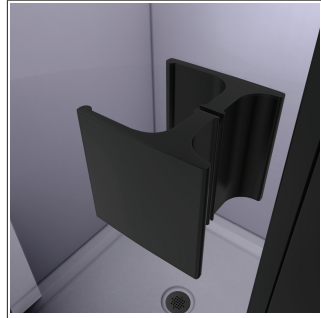

Specification Features

- LUMEN SHOWER DOOR AND SLIMLINE SHOWER BASE
- MODERN WALL PROFILE DESIGN WITH INTEGRATED HINGES
- REVERSIBLE FOR A RIGHT OR LEFT DOOR OPENING
- 1 IN. OF TOTAL ADJUSTMENT FOR WIDTH OR OUT-OF-PLUMB
- 1/4 IN. (6MM) THICK CERTIFIED CLEAR TEMPERED GLASS
- FULL LENGTH MAGNETIC DOOR LATCH
- SLIMLINE SINGLE THRESHOLD SHOWER BASE
- SLIP-RESISTANT TEXTURED FLOOR PATTERN

Technical Information

- Door Model: Lumen
- Door Type: Hinged Shower Door
- Dimensions: 42"W x 34"D x 74 3/4"H
- Access Width: 35 1/2"
- Glass Thickness: 1/4" [6 mm]
- Glass Type: Clear
- Base Type: Single Threshold
- Base Color: Biscuit

Unique Product Design Details:

Shower Door Hinge

Shower Door Handle

Important Notes:

If this unit is going to be installed in a new construction, please, install all of the required plumbing and drainage before installing the shower. Use a competent and licensed plumber for all plumbing installation period.