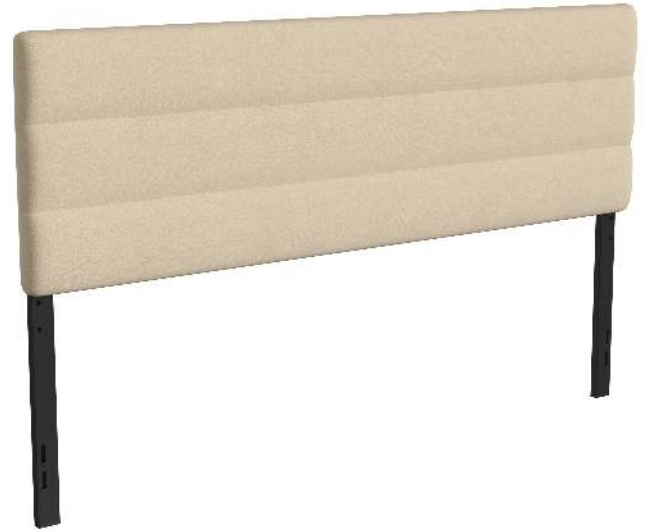

FLASH FURNITURE

a Ubique Group brand

UPHOLSTERED HEADBOARDS

PAXTON KING CHANNEL STITCHED
FABRIC UPHOLSTERED
HEADBOARD, ADJUSTABLE
HEIGHT FROM 44.5" TO 57.25" -
CREAM

SKU:

TW-3WLHB21-W-K-GG

UPC:

840196345130

- Clean and sophisticated upholstered headboard with universal design ideal for platform or standard bed frames
- MODERN DESIGN: Adjustable height headboard with horizontal tufted channel stitching in faux linen upholstery
- DURABLE CONSTRUCTION: Sturdy solid metal frame with pre-drilled legs and plastic floor glides
- QUICK SETUP: Assembly takes 30 minutes or less, hardware and tools included with step-by-step instructions
- PRODUCT MEASUREMENTS: Overall Size: 79"W x 3.25"D x 44.5-57.25"H

VARIATIONS:

Blue

Taupe

Gray

Cream