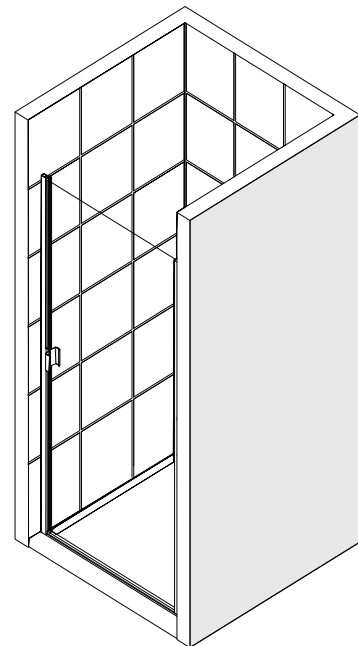

Model SKU#s:

- SDA128W660VRX06
- SDA128W660VRX09