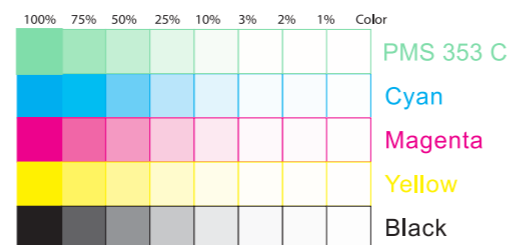

13098

InLighten™ Soothing Swing - Kitt™
Standard POP, Size: 5.5" X 7.25"

ingenuity™

InLighten™
Soothing Swing -
Kitt™
0M-9M

Seat rotates 180° and swings in 3 different directions
El asiento gira 180° y se balancea en 3 direcciones diferentes
Siège pivotant à 180° avec 3 sens différents de balancement

GentleTouch™ control pad comes with preloaded soothing melodies, white noise, and nature sounds
El panel de control GentleTouch™ viene con melodías relajantes precargadas, ruido blanco y sonidos de la naturaleza
Pavé tactile GentleTouch™ avec chansons apaisantes préenregistrées, bruits blancs et sons nature

2 recline positions to comfort baby or encourage playtime with toys
Se puede reclinar en 2 posiciones para comodidad del bebé o permitir que juegue con los juguetes
2 positions de siège pour encore plus de confort ou séances de jeux, bien installé

FRONT

EN SWING

- Narrow frame for easy mobility around the house with incorporated handle and wheels
- GentleTouch™ control pad plays 16 melodies, 4 nature sounds, and white noise
- Mobile with 2 toys and projects a light show
- Cozy Kitt™ character insert converts to tummy time mat
- USB cord included – no need for batteries (wall adaptor not included)
- Swing features 5 speeds with 3 timer options
- For ages 0-9 months, or up to 20 pounds, whichever comes first

DE SCHAUKEL