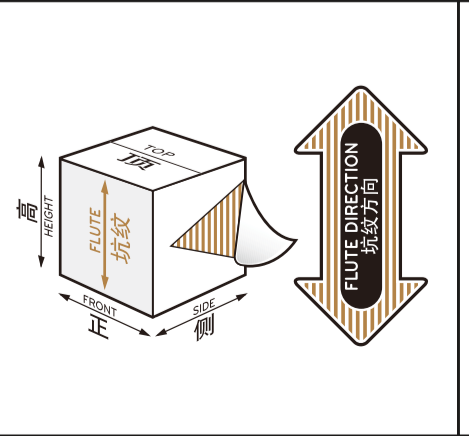

Attach with zipties from back

There are two color bars on this proof and in the art file. One to be used with X-rite I1 Pro Spectrophotometer. The other can be used with most other spectrophotometers. Printers must repeat one of the two color bars all the way across the width (grasper edge) of the press sheets on sample runs and production runs. Failure to comply will result in the remaking of film and/or plates at your cost. 数码稿以及设计文件包含了两种色带。一种适用于X-rite (爱色丽) I1 Pro 分光光度计，另一种适用于其它大部分的分光光度计。在打样或者批量生产时，印刷厂必须选择其中一种色带并重复添加直到覆盖整张纸的宽度（开口边）。没有按照上述要求而导致重新出菲林、出版的费用将由印刷厂承担。