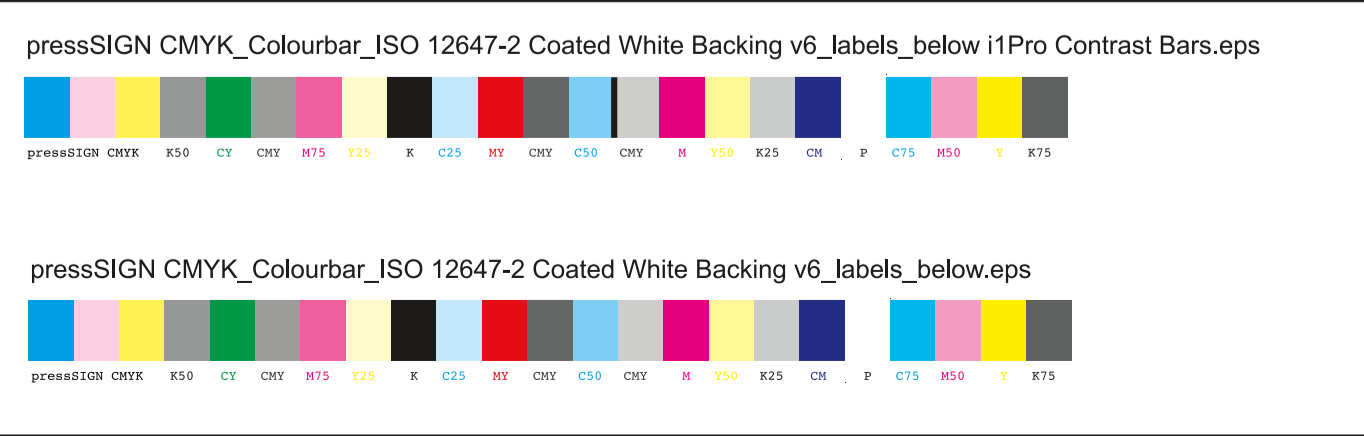

kids2™

File Name: 17228_7L_PL011926
Brand: Bright Starts™
Category: Infant
Product Name: Toy Flashlight
Package Designer: Nureen B./Nico
Product Manager: Karyn P
Engineer: Alex/Domen
Languages: 7L
Outer Dimensions:

Packaging Prints CMYK

■	Cyan
■	Magenta
■	Yellow
■	Black