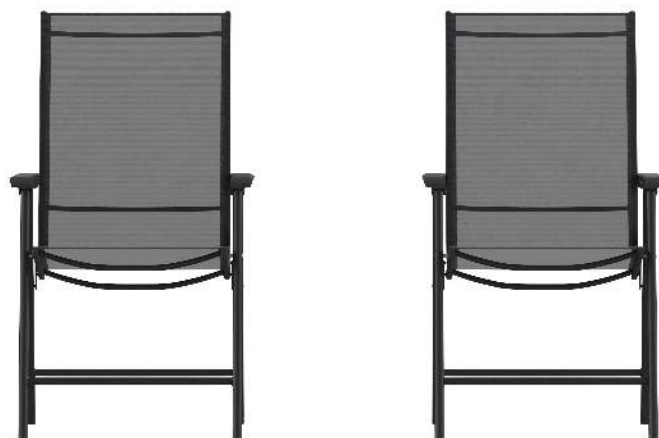

FLASH FURNITURE

a Ubique Group brand

METAL PATIO CHAIRS

PALADIN BLACK OUTDOOR FOLDING PATIO SLING CHAIR

SKU:

2-TLH-SC-044-BKBK-GG

UPC:

196861102646

- Pack of 2: Relax around a dining table or create a conversational setting with this set of patio folding chairs. This arm chair is comfortably designed for hours of enjoyment.
- Design: breathable material keeps you cool, weather-resistant steel frame, ships fully assembled and ready for use
- Portable Chair: not only perfect for your patio, this portable chair is lightweight for camping trips, going to the pool or sporting events.
- Modern style folding chair for patio, garden, deck, sunroom, or balcony
- PRODUCT MEASUREMENTS: Overall Size: 20.75"W x 22.5"D x 37.5"H; Seat Size: 17.5"W x 16.5"D x 17.5"H; Back Size: 18.25"W x 24"H; Arm Size: 24"H from floor; 8.25"H from seat; Folded Size: 22"W x 34"D x 5.5"H; No Assembly Required

VARIATIONS:

Gray

Navy

Black

Brown