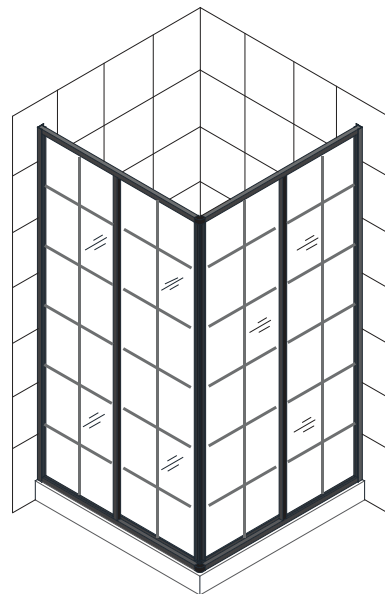

FRENCH CORNER

Specification Features

- FRENCH CORNER ENCLOSURE AND SLIMLINE SHOWER BASE
- SPACE-SAVING CORNER DESIGN. DUAL CENTER-SLIDING DOORS
- UP TO 1/2 IN. ADJUSTMENT PER SIDE FOR OUT-OF-PLUMB
- 5/32IN. (4 MM) THICK CERTIFIED TEMPERED GLASS
- FULL LENGTH MAGNETIC LATCH FOR WATER TIGHT CLOSURE
- ANODIZED ALUMINUM WALL PROFILES
- SLIP-RESISTANT TEXTURED FLOOR PATTERN

Technical Information

- Model: French Corner
- Door Type: Sliding Shower Enclosure
- Dimensions: 36"W x 36" D x 74 3/4"H
- Access Width: 20 3/4"
- Access Height Max: 71"
- Glass Thickness: 5/32" [4 mm]
- Glass Type: JetGlaze Glass Pattern
- Shower Base Type: Double Threshold
- Shower Base Color: Black

Codes/Standards Applicable

- ANSI Z97.1 (Tempered Glass)
- 16 CFR Part 1201

Hardware Finish Options:

- 09 - Matte Black

Model SKU: DL-6789-09

Available Product Configurations:

Cornerview SKU#s:

SHEN-8134340-01
SHEN-8134340-04
SHEN-8134340-09
SHEN-8140400-01
SHEN-8140400-04
SHEN-8140400-09