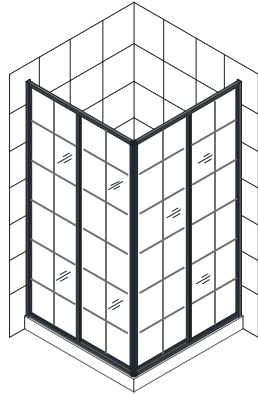

FRENCH CORNER

Specification Features

- FRENCH CORNER ENCLOSURE AND SLIMLINE SHOWER BASE
- SPACE-SAVING CORNER DESIGN. DUAL CENTER-SLIDING DOORS
- UP TO 1/2 IN. ADJUSTMENT PER SIDE FOR OUT-OF-PLUMB
- 5/32IN. (4 MM) THICK CERTIFIED TEMPERED GLASS
- FULL LENGTH MAGNETIC LATCH FOR WATER TIGHT CLOSURE
- ANODIZED ALUMINUM WALL PROFILES
- SLIP-RESISTANT TEXTURED FLOOR PATTERN

Technical Information

- Model: French Corner
- Door Type: Sliding Shower Enclosure
- Dimensions: 36"W x 36" D x 74 3/4"H
- Access Width: 20 3/4"
- Access Height Max: 71"
- Glass Thickness: 5/32" [4 mm]
- Glass Type: JetGlaze Glass Pattern
- Shower Base Type: Double Threshold
- Shower Base Color: Black

Codes/Standards Applicable

- ANSI Z97.1 (Tempered Glass)
- 16 CFR Part 1201

Hardware Finish Options:

- 09 - Matte Black

Model SKU: DL-6789-09

Available Product Configurations:

Cornerview SKU#s:

SHEN-8134340-01
SHEN-8134340-04
SHEN-8134340-09
SHEN-8140400-01
SHEN-8140400-04
SHEN-8140400-09

French Corner SKU#s:

SHEN-8134340-89
SHEN-8140400-89

SHEN-8134340-00 - White

Important Notes:

If this unit is going to be installed in a new construction, please, install all of the required plumbing and drainage before installing the shower. Use a competent and licensed plumber for all plumbing installation period.