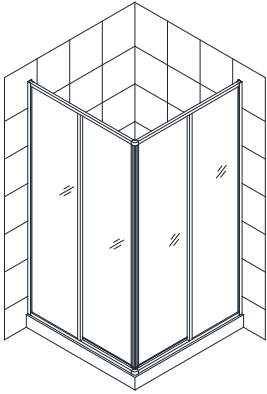

Available Product Configurations:

Cornerview SKU#s:

SHEN-8134340-01
SHEN-8134340-04
SHEN-8134340-09
SHEN-8140400-01
SHEN-8140400-04
SHEN-8140400-09