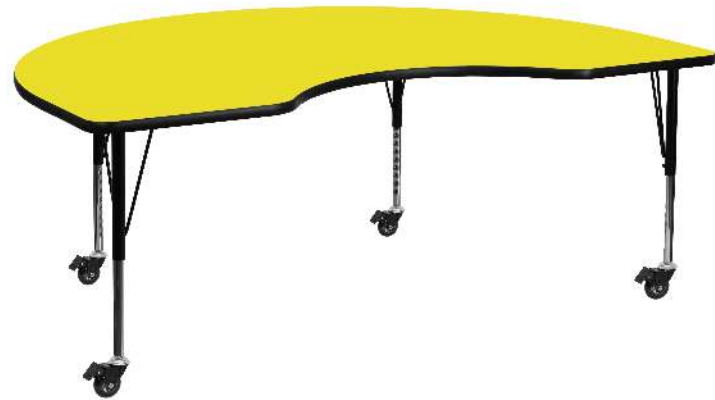

# FLASH FURNITURE

a Ubique Group brand

CLASSROOM

WREN MOBILE 48"W X 72"L  
KIDNEY YELLOW HP LAMINATE  
ACTIVITY TABLE - HEIGHT  
ADJUSTABLE SHORT LEGS

**SKU:**

XU-A4872-KIDNY-YEL-H-P-CAS-GG

**UPC:**

847254081467

PRODUCT MEASUREMENTS: Overall Size: 48"W x 72"D x 17.5-25.5"H; Ships In Multiple Boxes

**VARIATIONS:**

Yellow

Red

Gray

Oak