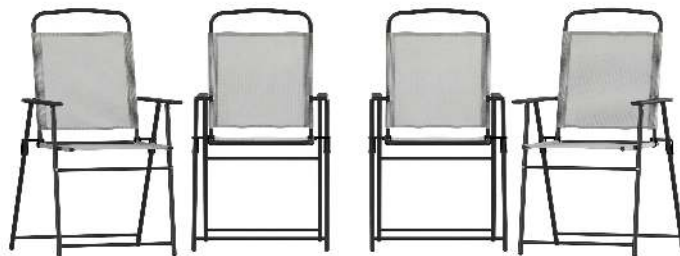

## METAL PATIO CHAIRS

SET OF 4 MYSTIC FOLDING PATIO SLING CHAIRS, OUTDOOR TEXTILENE LAWN CHAIRS WITH ARMRESTS IN GRAY

### SKU:

4-GM-SC098-GY-GG

### UPC:

196861105388

- **BEAUTIFUL AND BREATHABLE:** Premium textilene material comfortably supports you while allowing cooling airflow ideal for outdoor space
- **LIGHTWEIGHT PORTABILITY:** Foldable design for easy storage and transport to your favorite hangout spots
- **STRONG AND STURDY:** UV fade and weather resistant powder coated rust-resistant frames hold up to 300 lbs. static weight per chair
- **FULLY ASSEMBLED:** Arrives ready for use and wipes clean easily with a damp cloth
- **PRODUCT MEASUREMENTS:** Overall Size (4): 20.75"W x 24.5"D x 35.75"H; Seat Size: 15.75"W x 14.25"D x 17.75"H; Back Size: 17"W x 15.75"H; Arm Size: 23.25"H from floor; 7"H from seat; Folded Size: 21.5"W x 2"D x 34"H

### VARIATIONS:

Black

Navy

Brown

Gray