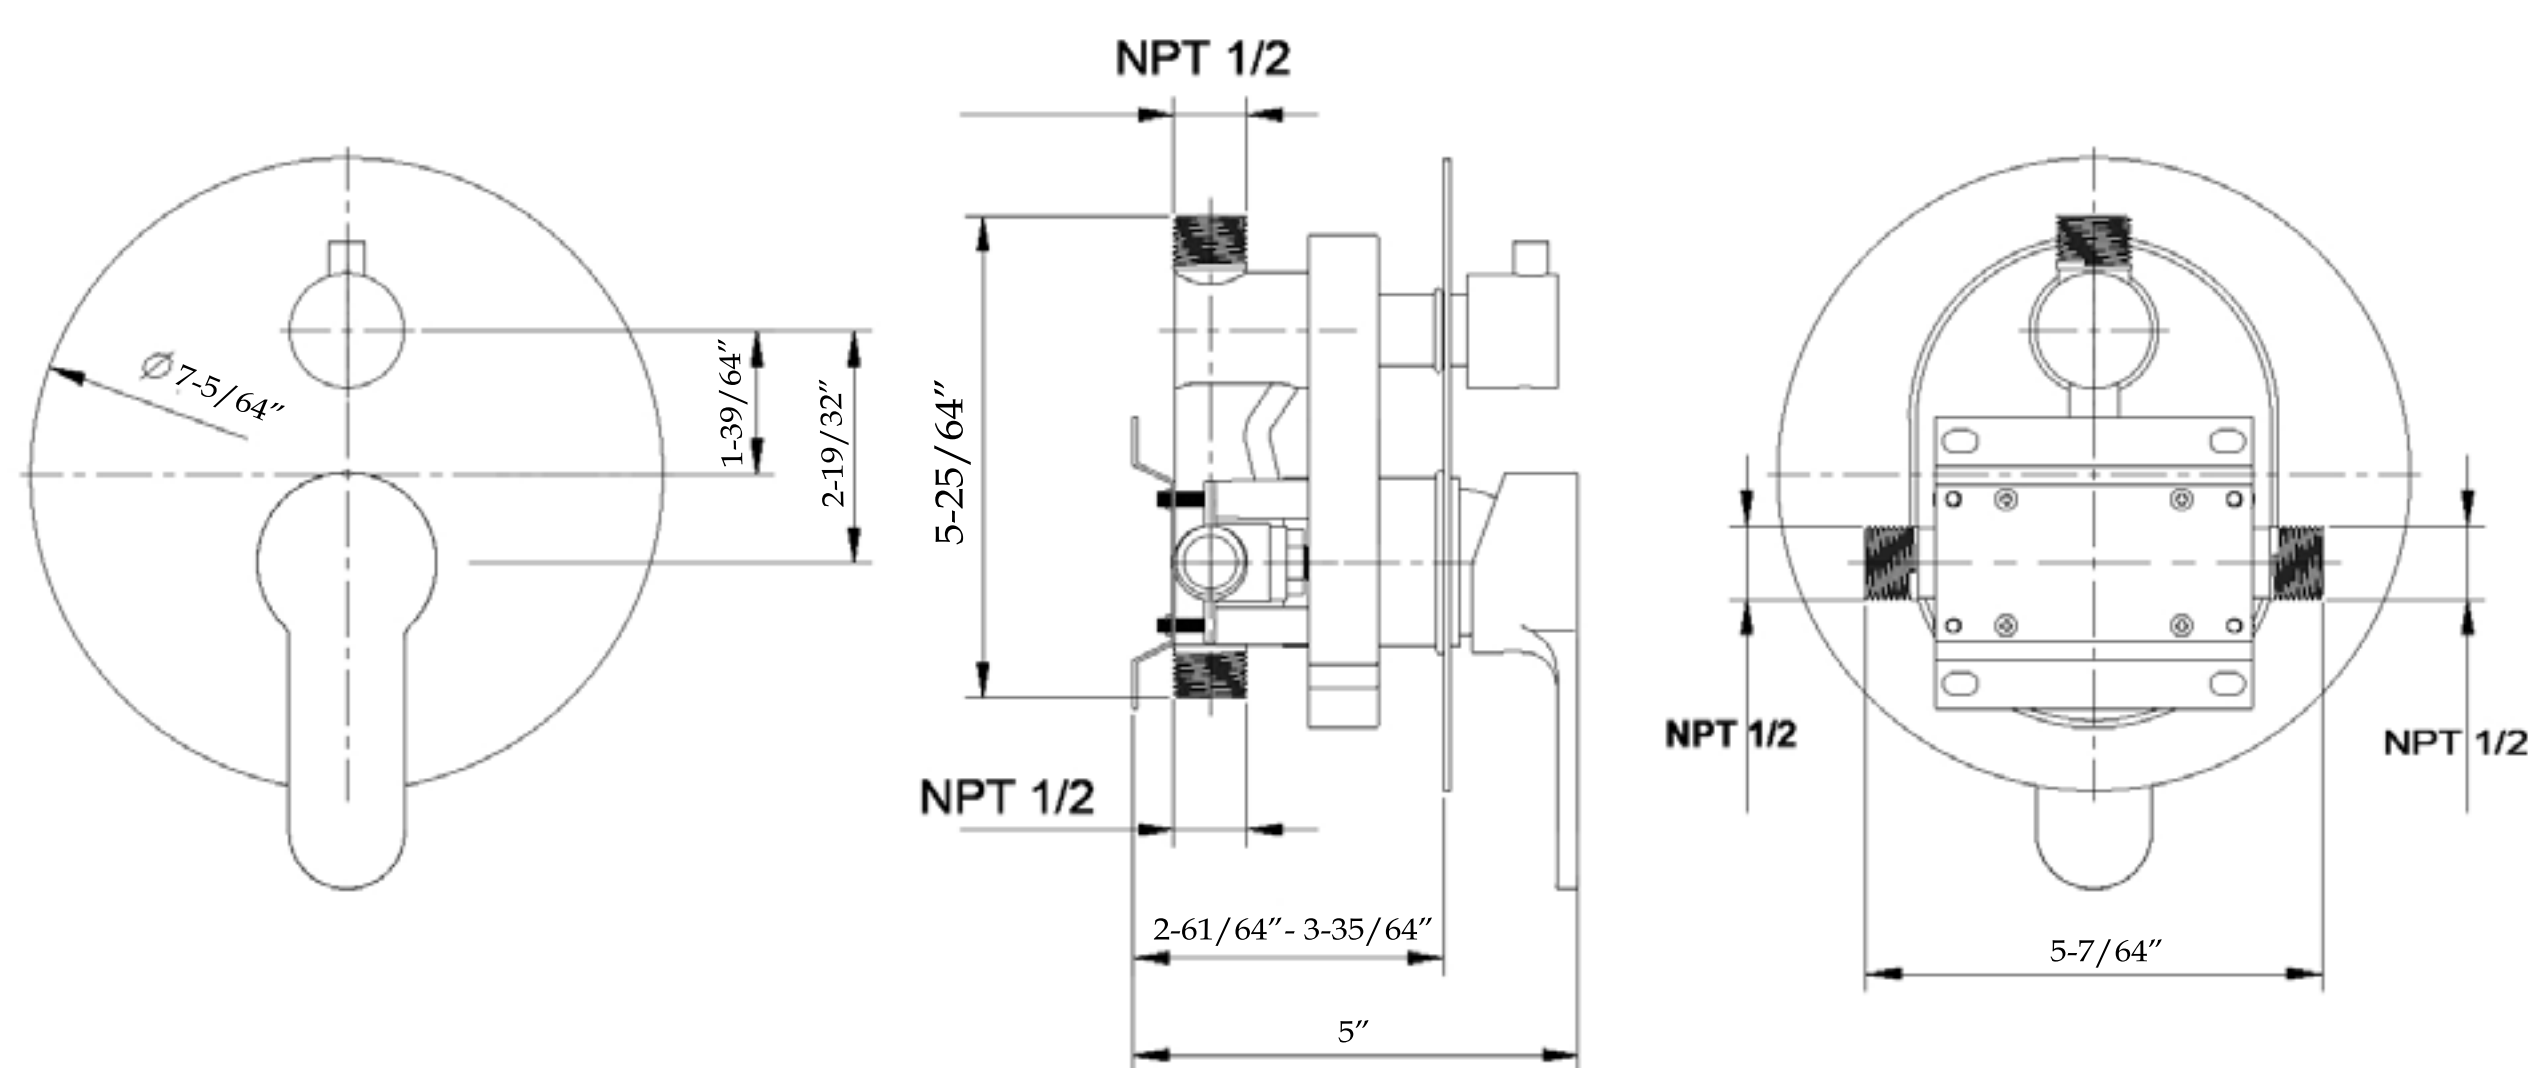

FSMR277X

# MIRAGE

RAINFALL SHOWER SET WITH ROUND SHOWERHEAD, ROUND VALVE, AND WAND HANDSHOWER

FRONT VIEW

SIDE VIEW

BACK VIEW

CT03Y

SIDE VIEW

SIDE VIEW

FRONT VIEW

TOP VIEW

FRONT VIEW

SIDE VIEW

FRONT VIEW

SIDE VIEW

FRONT VIEW

SIDE VIEW