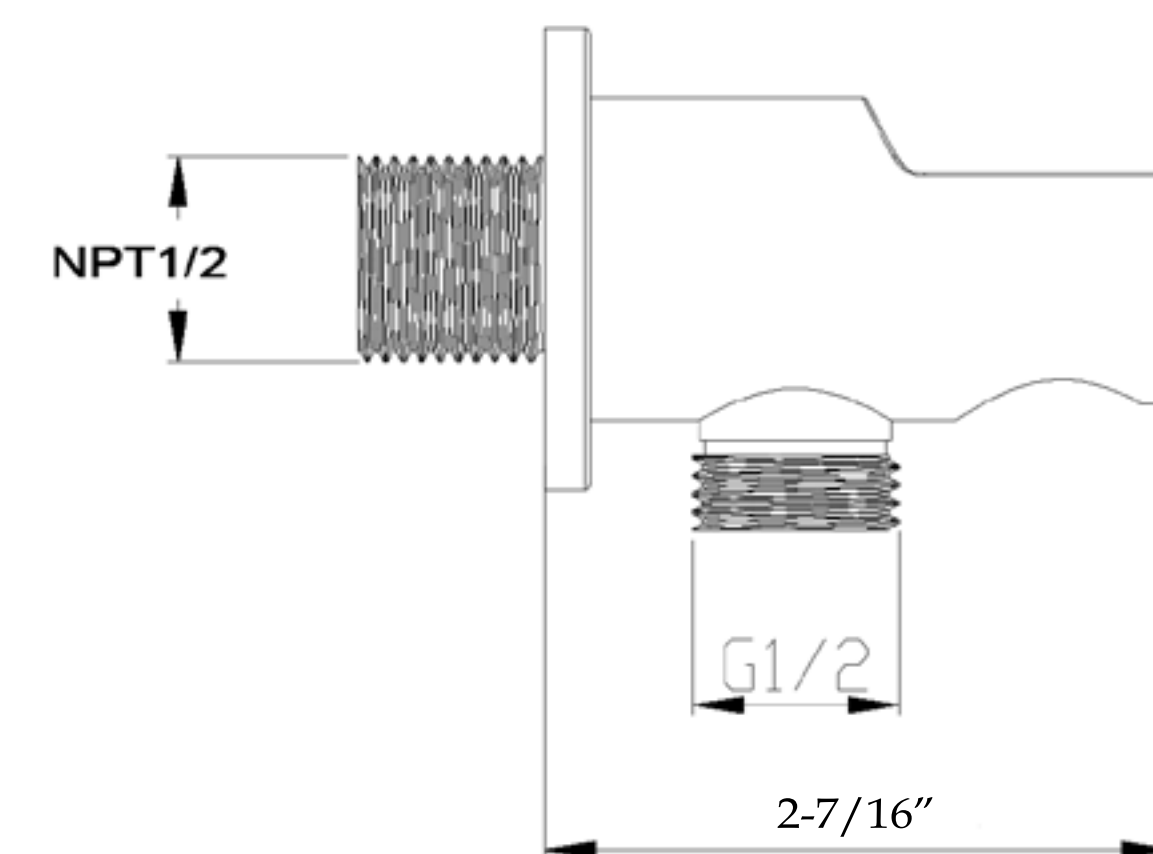

# MIRAGE

RAINFALL SHOWER SET WITH ROUND SHOWERHEAD, ROUND VALVE, AND WAND HANDSHOWER

FRONT VIEW

SIDE VIEW

BACK VIEW

CT03Y

SIDE VIEW

SIDE VIEW

FRONT VIEW

TOP VIEW

FRONT VIEW

SIDE VIEW

FRONT VIEW

SIDE VIEW

FRONT VIEW

SIDE VIEW