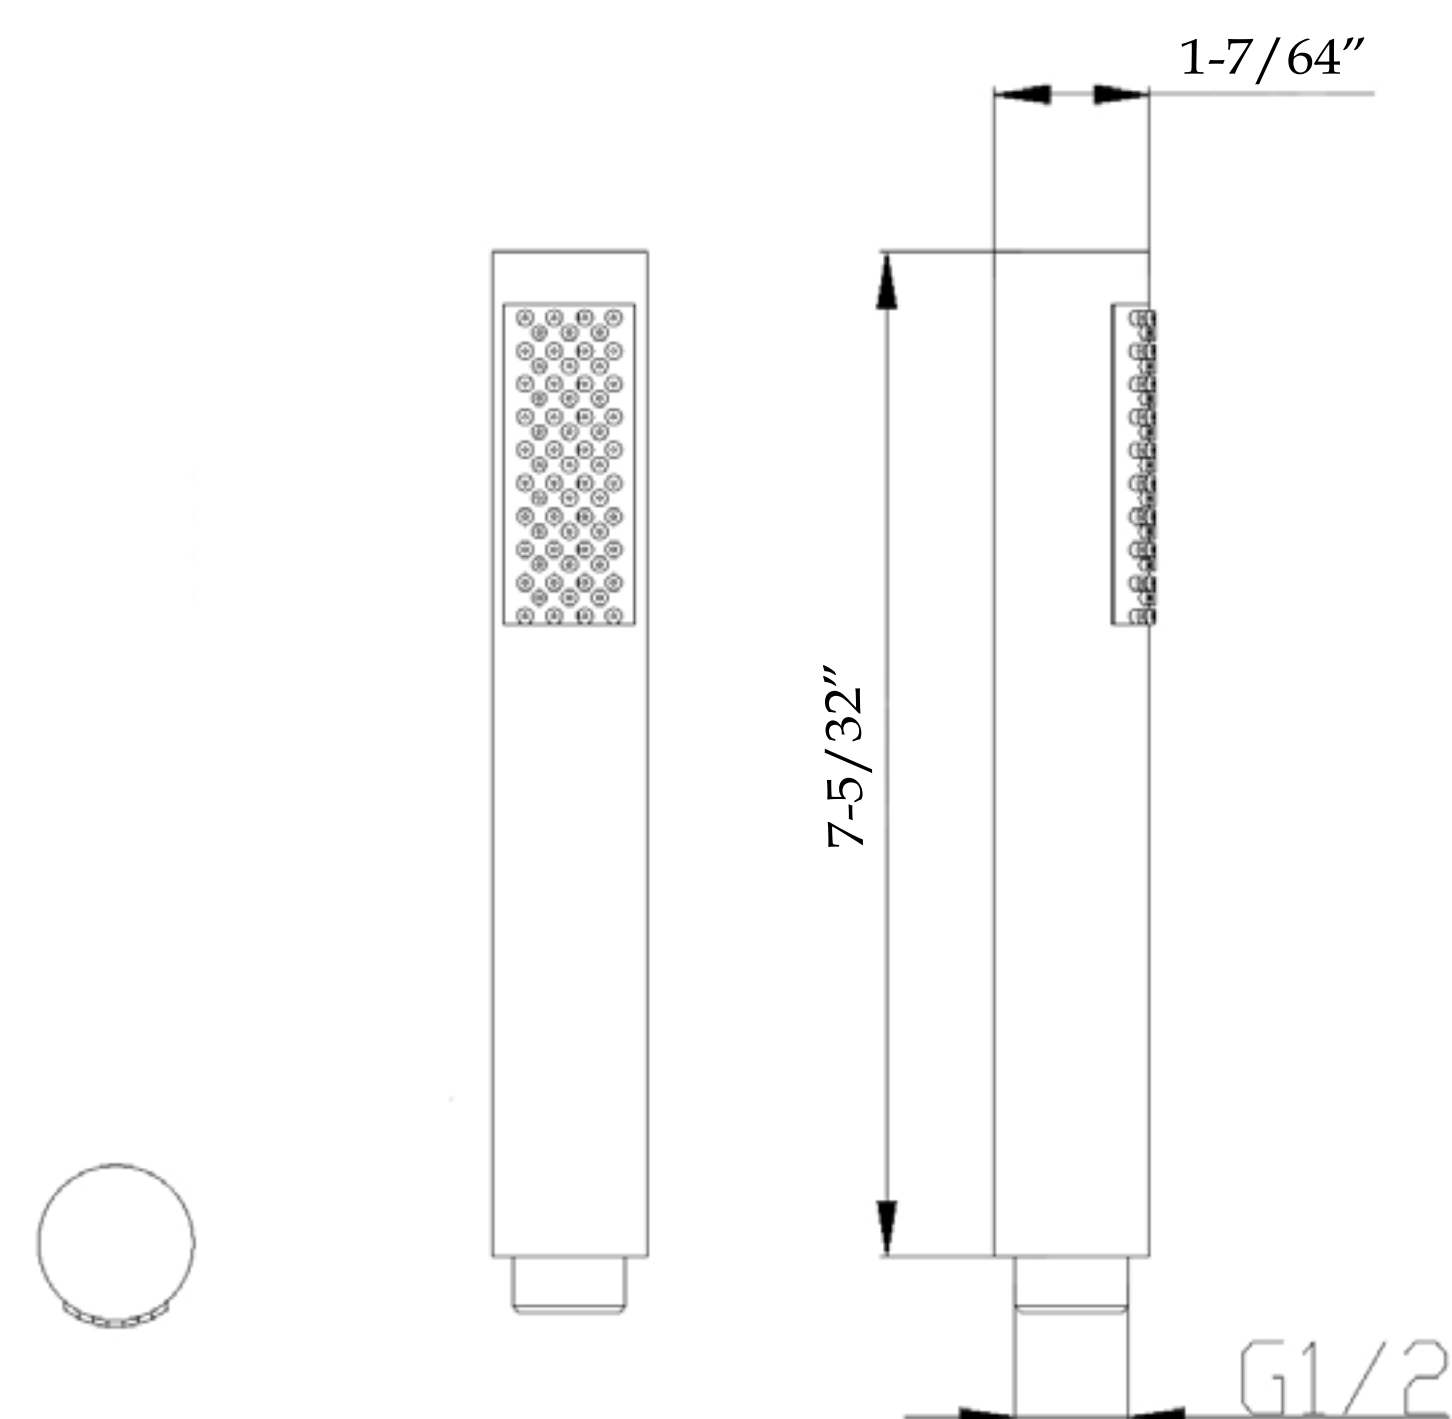

# MIRAGE

RAINFALL SHOWER SET WITH ROUND SHOWERHEAD, ROUND VALVE, AND WAND HANDSHOWER

FRONT VIEW

SIDE VIEW

BACK VIEW

CT03Y

SIDE VIEW

SIDE VIEW

FRONT VIEW

TOP VIEW

FRONT VIEW

SIDE VIEW

FRONT VIEW

SIDE VIEW

FRONT VIEW

SIDE VIEW