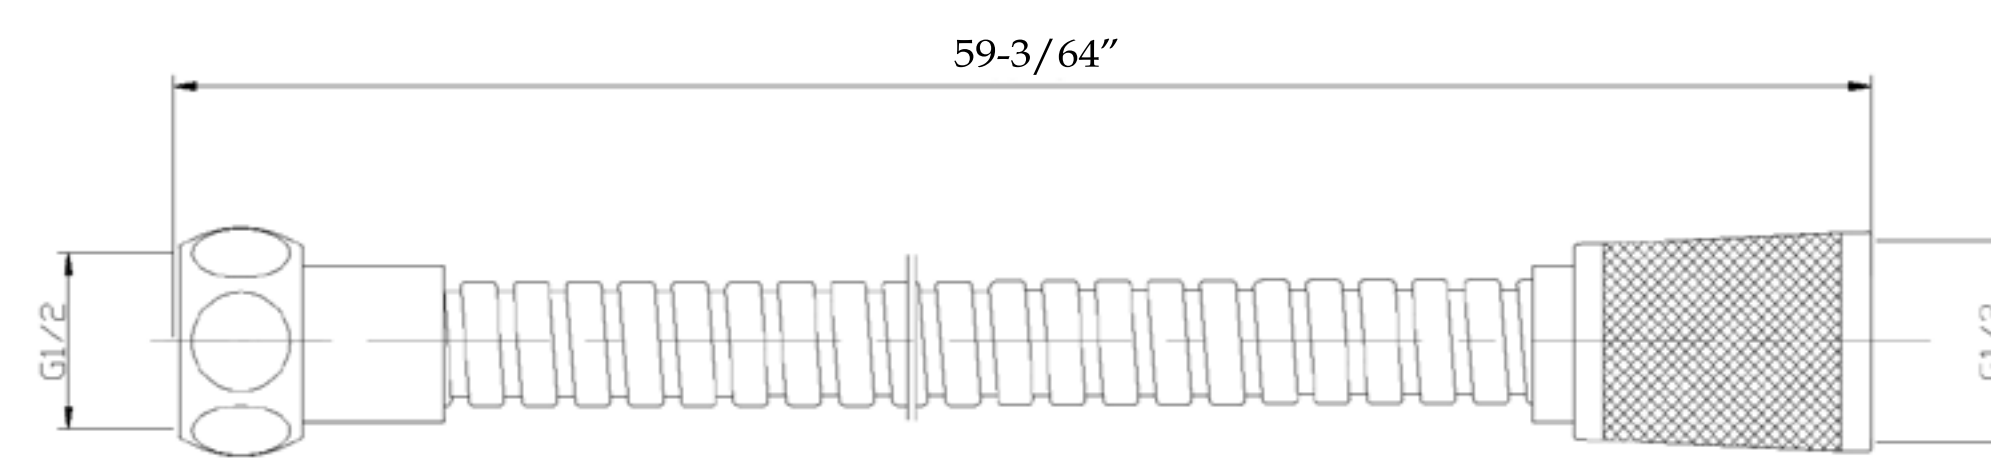

# MIRAGE

RAINFALL SHOWER SET WITH ROUND SHOWERHEAD, ROUND VALVE, AND WAND HANDSHOWER

FRONT VIEW

SIDE VIEW

BACK VIEW

CT03Y

SIDE VIEW

SIDE VIEW

FRONT VIEW

TOP VIEW

FRONT VIEW

SIDE VIEW

FRONT VIEW

SIDE VIEW

FRONT VIEW

SIDE VIEW