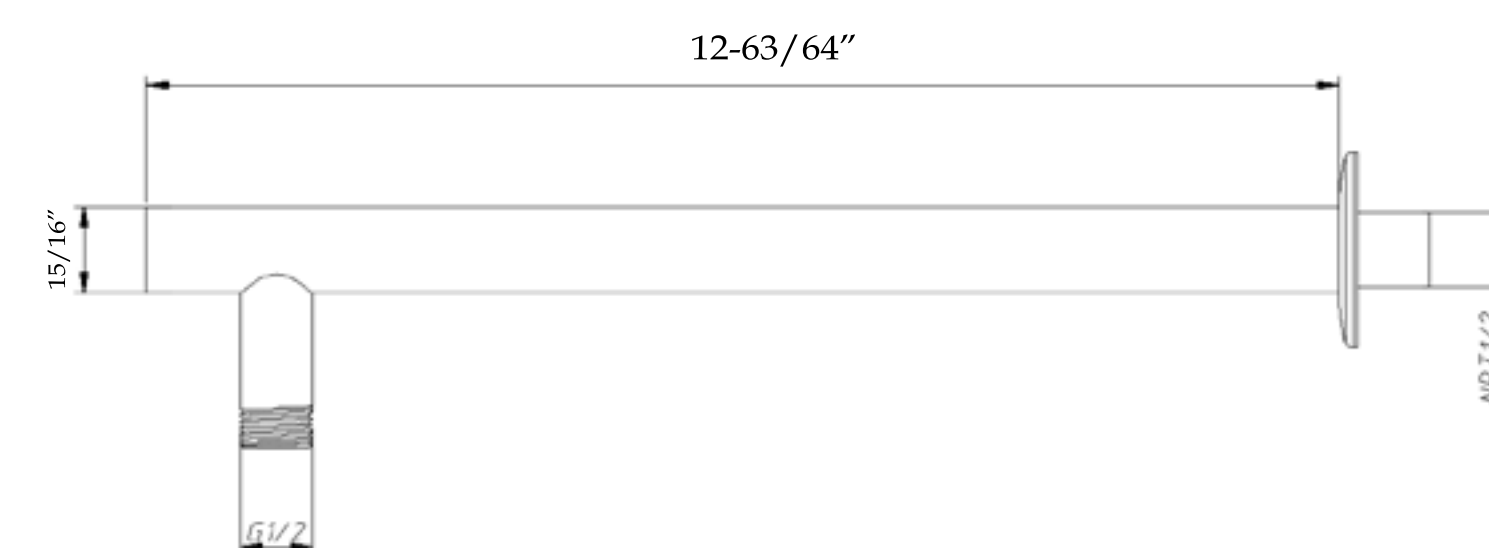

# MIRAGE

RAINFALL SHOWER SET WITH ROUND SHOWERHEAD, ROUND VALVE, AND WAND HANDSHOWER

FRONT VIEW

SIDE VIEW

BACK VIEW

CT03Y

SIDE VIEW

SIDE VIEW

FRONT VIEW

TOP VIEW

FRONT VIEW

SIDE VIEW

FRONT VIEW

SIDE VIEW

FRONT VIEW

SIDE VIEW