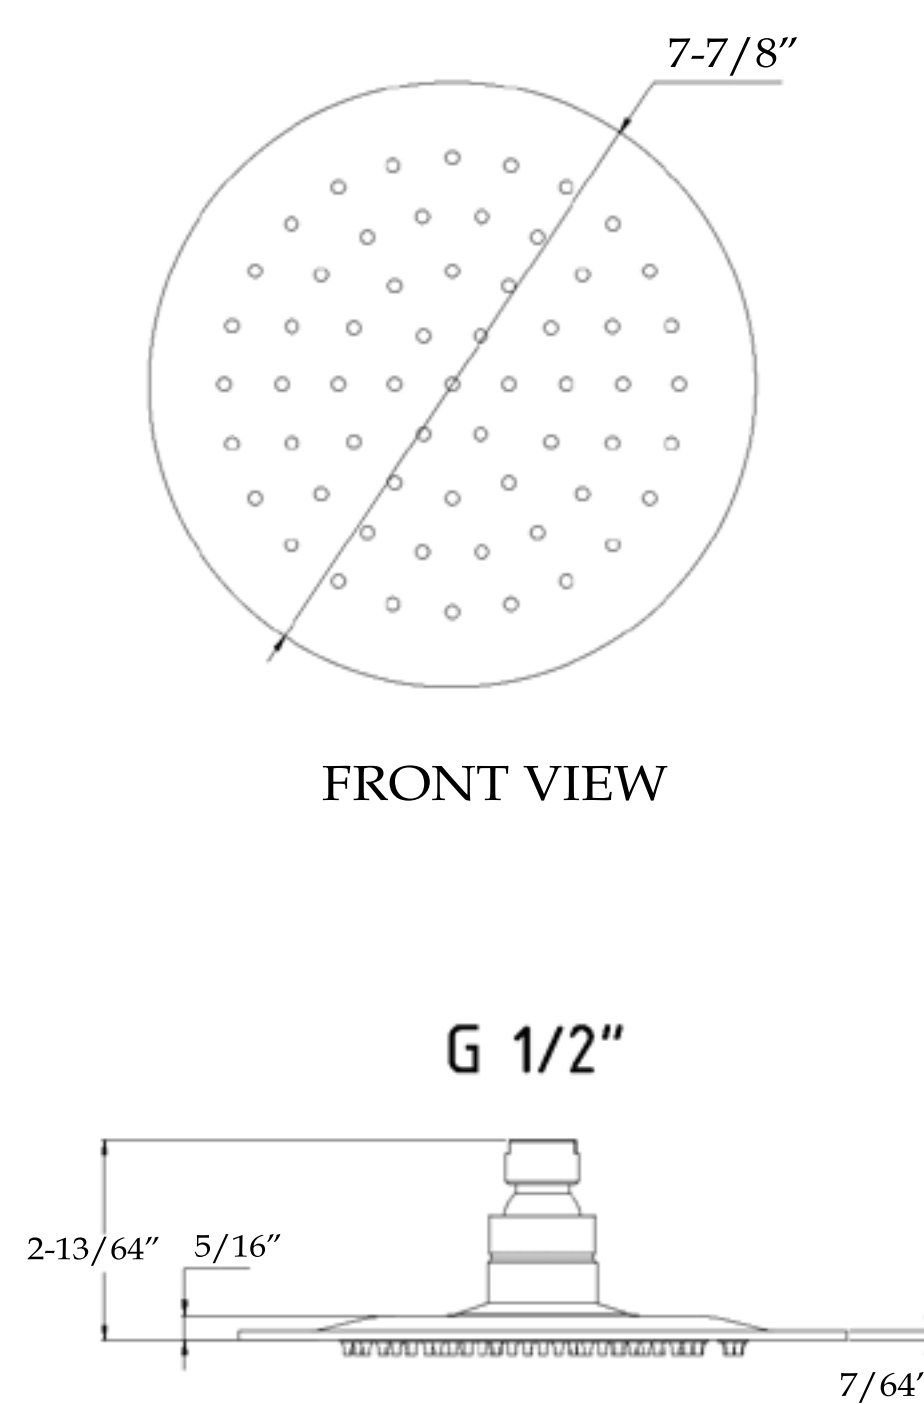

# MIRAGE

RAINFALL SHOWER SET WITH ROUND SHOWERHEAD, ROUND VALVE, AND WAND HANDSHOWER

FRONT VIEW

SIDE VIEW

BACK VIEW

CT03Y

SIDE VIEW

SIDE VIEW

FRONT VIEW

TOP VIEW

FRONT VIEW

SIDE VIEW

FRONT VIEW

SIDE VIEW

FRONT VIEW

SIDE VIEW