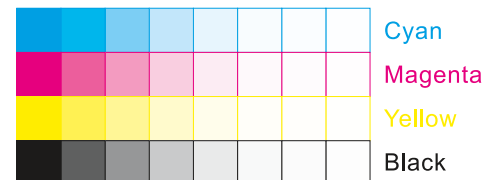

Scan to watch these
play tips in action!

0.3mm Matte White PP

File Name: 17405_1L_PTC081525

Brand: Baby Einstein

Category: HOME - SW

Product Name: Kick to It™

Package Designer: Chelsea A

Product Manager:

Engineer:

Languages: Languages on Package 1

Dimensions: see die line

Packaging Prints
CMYK

pressSIGN CMYK_Colourbar_ISO 12647-2 Coated White Backing v6_labels_below i1Pro Contrast Bars.eps

pressSIGN CMYK_Colourbar_ISO 12647-2 Coated White Backing v6_labels_below.eps