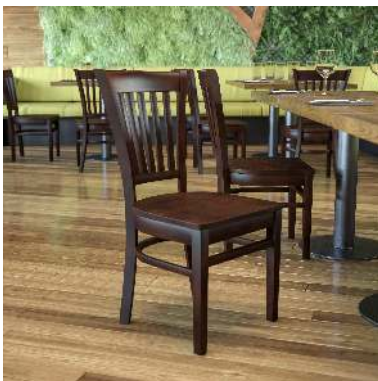

FLASH FURNITURE

a Ubique Group brand

WOOD RESTAURANT CHAIRS

HERCULES SERIES VERTICAL SLAT BACK WALNUT WOOD RESTAURANT CHAIR

SKU:

XU-DGW0008VRT-WAL-GG

UPC:

847254001588

- If you want repeat business from your restaurant, bar or café patrons then great seating is a must. This slat back wood dining chair is great for commercial spaces but also provides a chic, stylish look for your kitchen or dining room.
- Classic kitchen dining chair: vertical slat back chair with comfortably curved back, .625" thick beechwood seat
- Solid European Beech Hardwood Construction holds up to 800 lbs. weight capacity
- Traditional style chair for restaurant, café, kitchen or dining room
- PRODUCT MEASUREMENTS: Overall Size: 16.75"W x 20.75"D x 34.5"H; Seat Size: 16.75"W x 16.75"D x 17.75"H; Back Size: 14.75"W x 17.25"H

VARIATIONS: