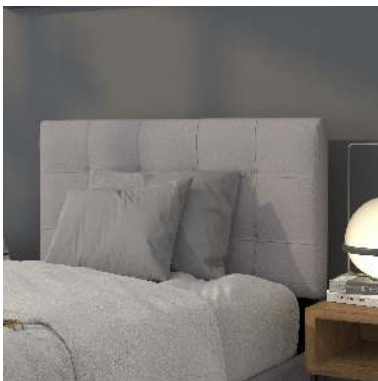

FLASH FURNITURE

a Ubique Group brand

UPHOLSTERED HEADBOARDS

BEDFORD TUFTED UPHOLSTERED TWIN SIZE HEADBOARD IN LIGHT GRAY FABRIC

SKU:

HG-HB1704-T-LG-GG

UPC:

889142217329

- If your bed isn't dressed up with a headboard, your room is missing out. Let this beautiful, tufted headboard help reflect your personal style and make your retreat a cozy, comfortable haven to return to after the rigors of daily life.
- Light gray fabric upholstered panel headboard, Headboard Size: 39.25"W x 3"D x 24"H
- Black metal stands with adjustable bed rail slots
- Contemporary style headboard
- PRODUCT MEASUREMENTS: Overall Size: 39.25"W x 2.5"D x 41.75-54.25"H

VARIATIONS:

Black

Beige

Navy

White

Dark Brown

Light Gray

Dark Gray