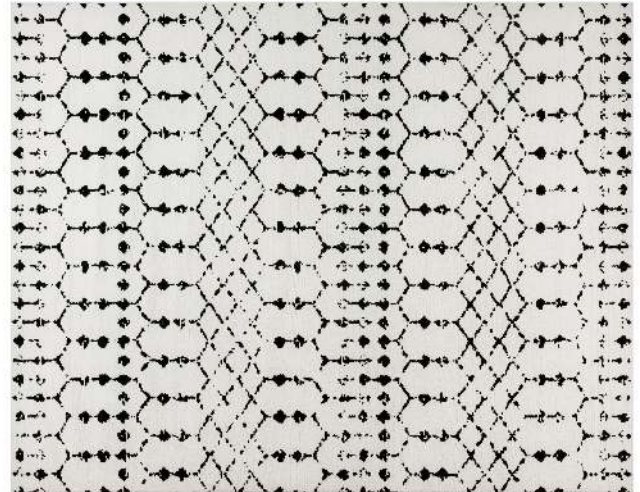

FLASH FURNITURE

a Ubique Group brand

LOW PILE RUGS

BETH GEOMETRIC BOHEMIAN LOW PILE RUG - 8' X 10' - IVORY/BLACK

SKU:

RC-CR19-1330-810-WH-GG

UPC:

889142634560

- Modern bohemian modern rug in neutral colors provides a sophisticated look to any home or business décor; Enhance your design by adding a 3 piece coffee and end table set with glass tops
- ELEGANT & ECONOMICAL: Beautiful bohemian geometric design and luxurious underfoot feel at an affordable price
- DURABLE & LOW-MAINTENANCE: Micro Polyester fibers resist pilling, stretching and fading, simply vacuum away dirt and blot spills with a dry cloth to remove from carpet
- HYPOALLERGENIC: Synthetic fibers create an inhospitable environment for mold, pollen and other allergy triggers
- PRODUCT MEASUREMENTS: Overall Size: 8' x 10'; No Assembly Required

VARIATIONS:

Ivory

Dark Gray

Ivory