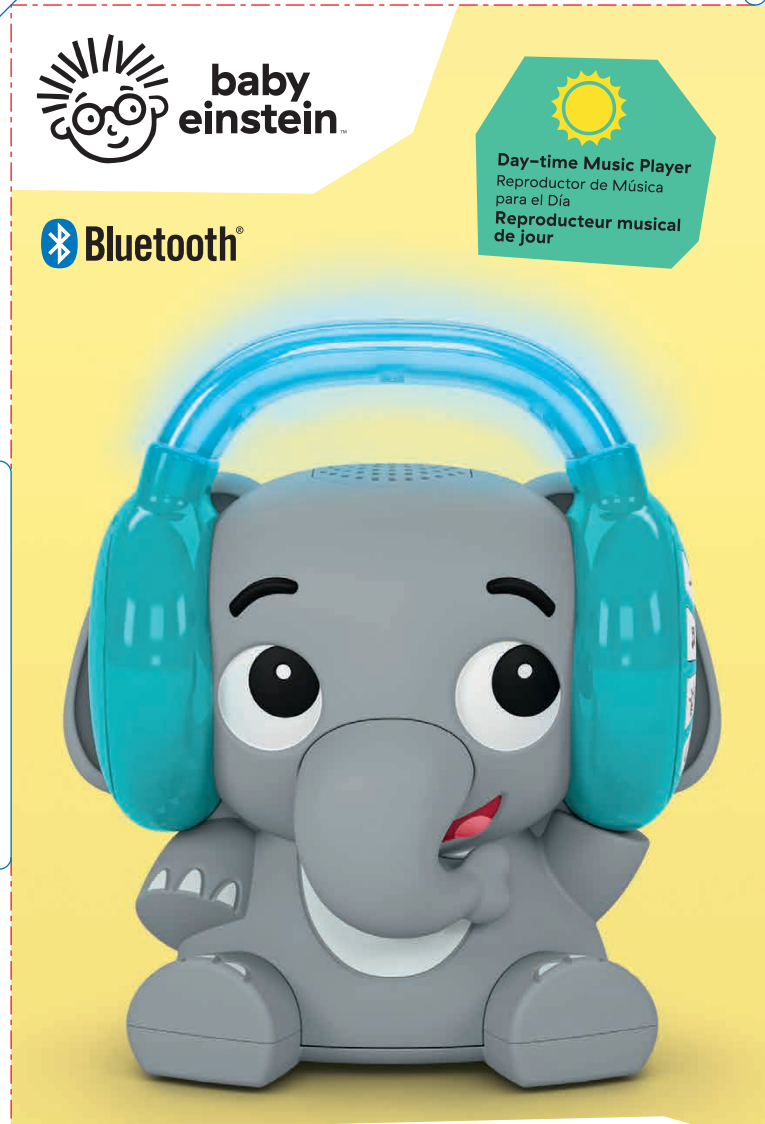

Product information in multiple languages (English, Spanish, French, German, Italian, Polish, Russian, Chinese, Japanese, Korean, Hebrew, Arabic, Hindi, Vietnamese, Thai, Indonesian, Malay, Tagalog, Vietnamese, Thai, Indonesian, Malay, Tagalog).