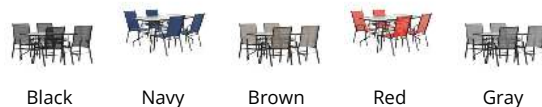

FLASH FURNITURE

a Ubique Group brand

PATIO

BRAZOS 5 PIECE OUTDOOR PATIO DINING SET - 55" TEMPERED GLASS PATIO TABLE WITH UMBRELLA HOLE, 4 BROWN FLEX COMFORT STACK CHAIRS

SKU:

TLH-089REC-303CBN4-GG

UPC:

889142904168

- **5-PIECE OUTDOOR DINING SET:** Includes 1 rectangle glass table and 4 commercial grade patio chairs so you can create the perfect outdoor setting you've always wanted in your patio, backyard, sunroom, or porch
- **MODERN GLASS TABLE:** Boasts a beautiful designer rippled glass tabletop that is smooth to the touch to keep items level, so you can serve meals outside for a change of pace with no worries
- **DURABLE AND STYLISH:** Table's black metal base and frame provide a striking contrast to the glass top for an on-trend look, and the sturdy solid steel, powder-coated frame is weather-resistant and supports up to 121 lbs. static weight
- **ERGONOMIC SLING PATIO CHAIRS:** Overall design is enhanced by the chairs which feature breathable, brown flex comfort material that keeps you cool during the hot summer days and curved arms that relieve pressure from the upper body
- **EFFICIENT SIZE:** Table measures 31.5" W x 55" D x 27.5" H; chairs measure 21.25" W x 29" D x 36" H, support up to 350 lbs. of static weight, and can be stacked up to 4 high for easy storage as needed

VARIATIONS:

Black

Navy

Brown

Red

Gray