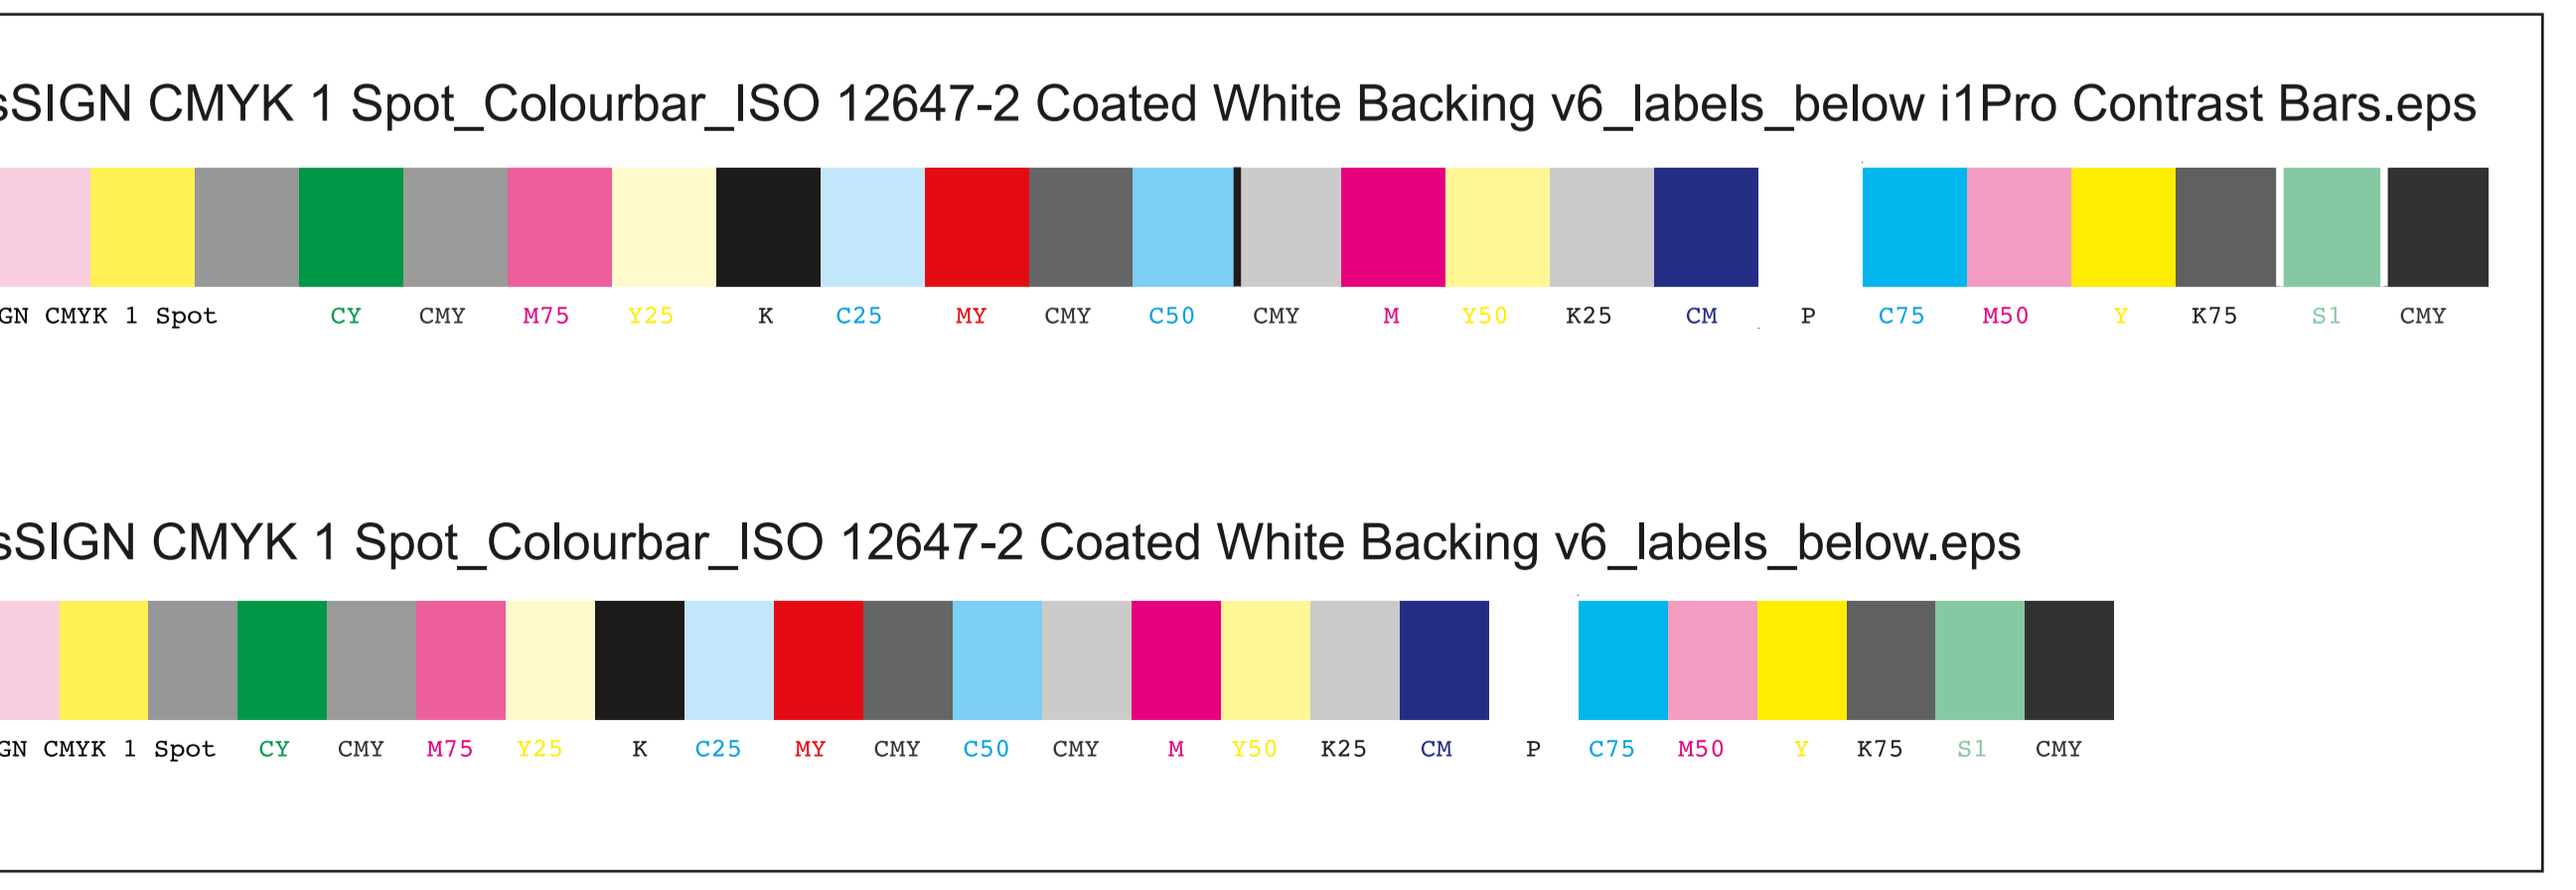

kids2™

File Name: 11124-050_12L_AMP_PL010826

Brand: Ingenuity

Category: Potty

Product Name: My Size Potty Pro™ - Blue

Package Designer: Patrick Rice

Product Manager: Enter Name

Engineer: Enter Name

Languages: Languages on Package 3/12

Dimensions: 13.3 W x 15.35 H x 6 D (INCH)