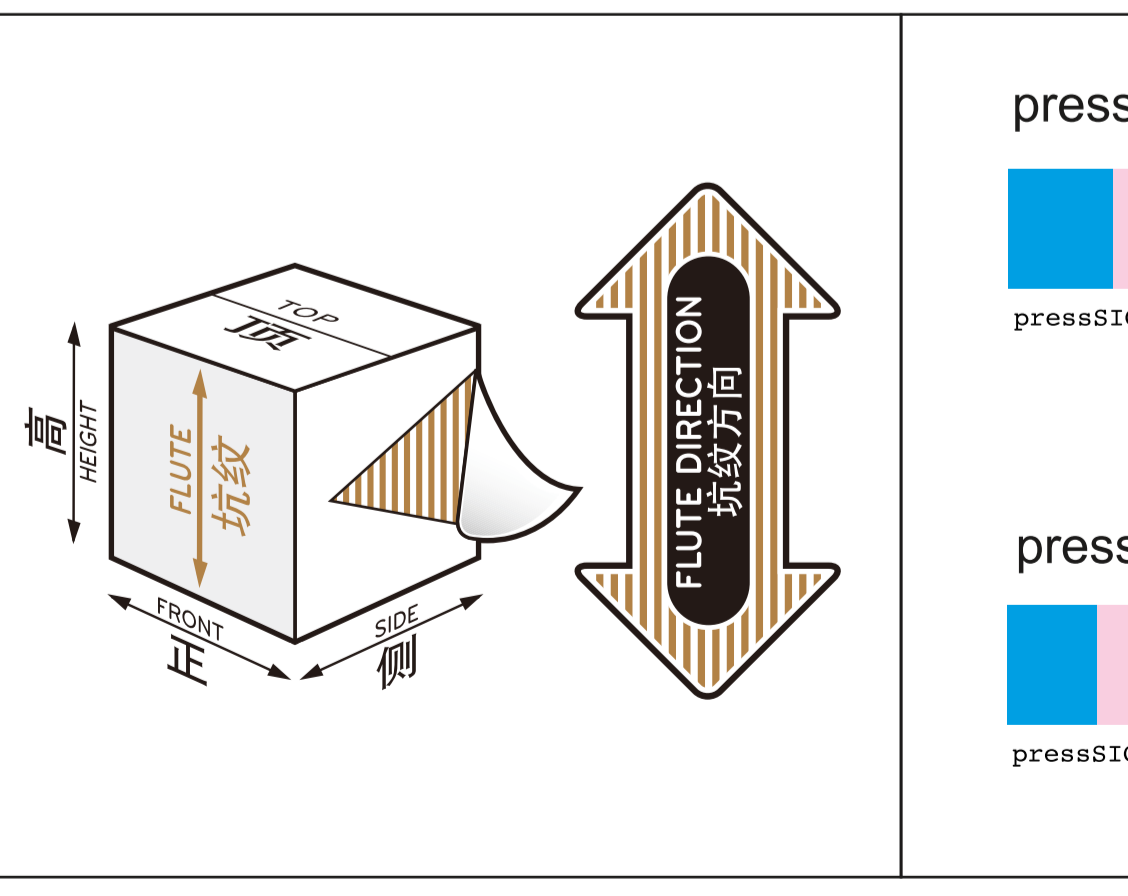

kids2™

File Name: 11124-050_12L_AMP_PL010826

Brand: Ingenuity

Category: Potty

Product Name: My Size Potty Pro™ - Blue

Package Designer: Patrick Rice

Product Manager: Enter Name

Engineer: Enter Name

Languages: Languages on Package 3/12

Dimensions: 13.3 W x 15.35 H x 6 D (INCH)