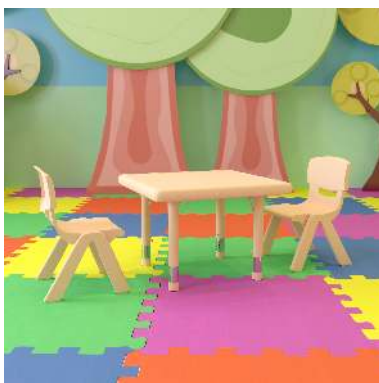

VARIATIONS: