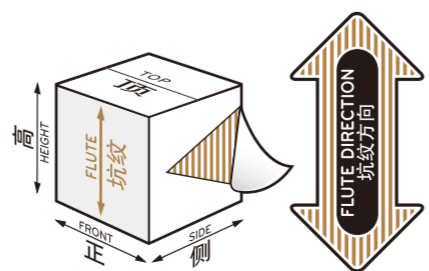

Place shipping label here

ingenuity™

Flip & Sit™
Potty seat
Asiento para el wc
Siège et pot
18M - 50 lbs (23 kg)

kids2™

File Name: 17339_3L_CTN103025.ai
Brand: ING
Category: Potty
Product Name: Flip & Sit 2-pack
Package Designer: alisa
Product Manager:
Engineer:
Languages:
Dimensions: 15 5/8W x 10 3/8H x 2 7/8D (INCH)

Packaging Prints
K
100% 75% 50% 25% 0% 2% 1% 0%
Black