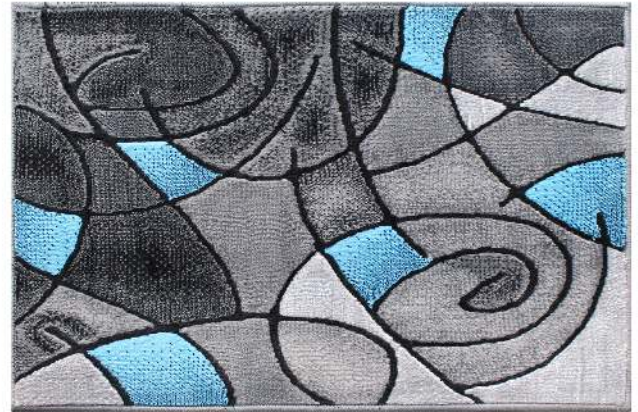

## GEOMETRIC RUGS

JUBILEE COLLECTION 2' X 3' BLUE  
ABSTRACT PATTERN AREA RUG - OLEFIN  
RUG WITH JUTE BACKING FOR HALLWAY,  
ENTRYWAY, OR BEDROOM

### SKU:

ACD-RGTRZ860-23-BL-GG

### UPC:

840196359557

- 2' x 3' Multipurpose doormat style area rug for living rooms, family rooms, entryways, or bedrooms
- CUTTING EDGE DESIGN: Abstract pattern in shades of blue and gray with jute backing
- USER FRIENDLY: Olefin fibers are colorfast, water and stain resistant, and offer an ultra-soft underfoot sensation for kids and pets
- USE AND CARE: Remove dirt with regular vacuuming without the beater brush; Spot clean stains with a solution of water and a mild detergent solution
- PRODUCT MEASUREMENTS: Overall Size: 2' X 3'; No Assembly Required

### VARIATIONS:

Red

Purple

Yellow

Orange

Blue