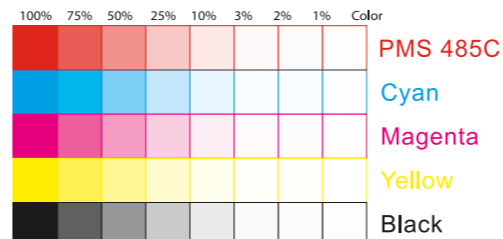

3.75"

We Believe the Future Belongs to the Curious

Baby Einstein™ helps parents cultivate curiosity through experiences of shared discovery and creativity. Why? Because curiosity motivates us to adapt, opens us to new possibilities, and creates a better world.

"I have no special talent. I am only passionately curious."

— Albert Einstein

3.75"

The Einstein Way™ is a curiosity-driven philosophy inspired by science and built from childhood development research. This encompasses:

Open-Ended Experiences
that invite imagination through child-led play

Real-World Learning
that introduces concepts from the world around us

Multi-Sensorial Engagement
that encourages cognitive growth

Confidence Development
that reinforces the excitement of discovery

Creative Thinking Stimulation
that supports mental agility

Baby Einstein™ is committed to creating products and content that foster confidence, independence, and resilience in the children of today — so they may be the leaders of tomorrow.

Curious from day one.
Scan to start exploring with us.

18.75"

3.75"

Magic Touch Piano™
Wooden Musical Toy

Magic Touch™ surface responds to baby's slightest touch
La superficie Magic Touch™ responde al menor roce del bebé
Technologie Magic Touch™ s'activant quand bébé l'effleure

- 1 Magic Touch™ surface responds to baby's slightest touch
- 2 Play along to 6 different songs with color-coded music sheets
- 3 Switch modes: Freestyle & Composer
- 4 Unlock Instructor Mode by inserting a music sheet
- 5 Volume control keeps the party fun & safe for all
- 6 Push the Einstein button to explore music styles

TEACHES

Instruments

Music

Cause & Effect

Fine Motor Skills

the Einstein way