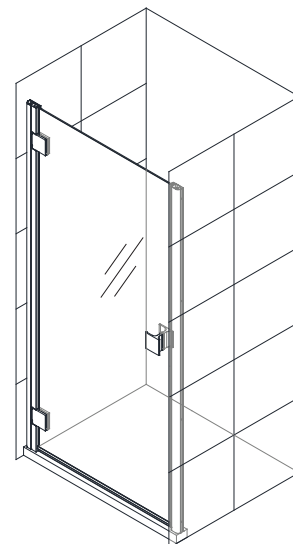

Specification Features

- LUMEN SHOWER DOOR AND SLIMLINE SHOWER BASE
- MODERN WALL PROFILE DESIGN WITH INTEGRATED HINGES
- REVERSIBLE FOR A RIGHT OR LEFT DOOR OPENING
- 1 IN. OF TOTAL ADJUSTMENT FOR WIDTH OR OUT-OF-PLUMB
- 1/4 IN. (6MM) THICK CERTIFIED CLEAR TEMPERED GLASS
- FULL LENGTH MAGNETIC DOOR LATCH
- SLIMLINE SINGLE THRESHOLD SHOWER BASE
- SLIP-RESISTANT TEXTURED FLOOR PATTERN

Technical Information

- Door Model: Lumen
- Door Type: Hinged Shower Door
- Dimensions: 42"W x 36"D x 74 3/4"H
- Access Width: 35 1/2"
- Glass Thickness: 1/4" [6 mm]
- Glass Type: Clear
- Base Type: Single Threshold
- Base Color: White

Unique Product Design Details:

Shower Door Hinge

Shower Door Handle

Important Notes:

If this unit is going to be installed in a new construction, please, install all of the required plumbing and drainage before installing the shower. Use a competent and licensed plumber for all plumbing installation period.