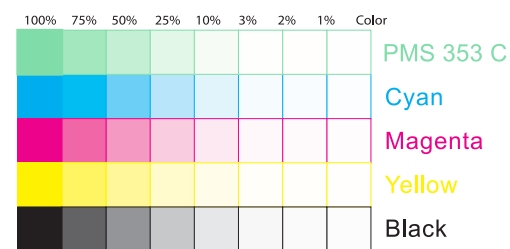

kids™

File Name: 16905_MEES_STNPOP061224

Brand: Ingenuity

Category: Swing

Product Name: Sun Valley™
Canopy Portable Swing

Package Designer: alisa

Product Manager: Enter Name

Engineer: Enter Name

Languages: 3L/7L (EN, ES, FR, DE, PL, IT, NL)

Dimensions: 5.5"W x 7.25"H

Packaging Prints
PMS 353 C plus CMYK
L*81.64 a*-39.47 b*14.56