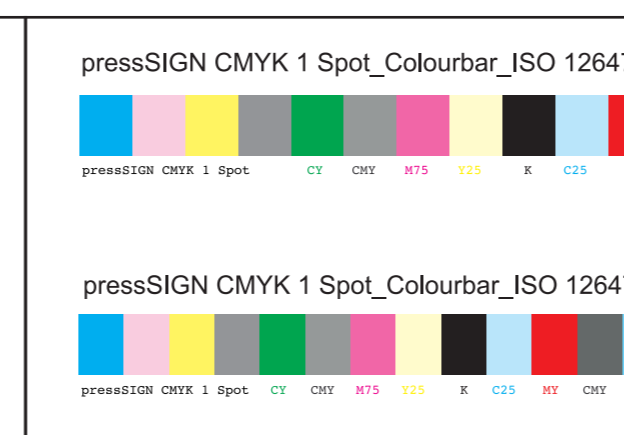

ingenuitybaby.com

kids2