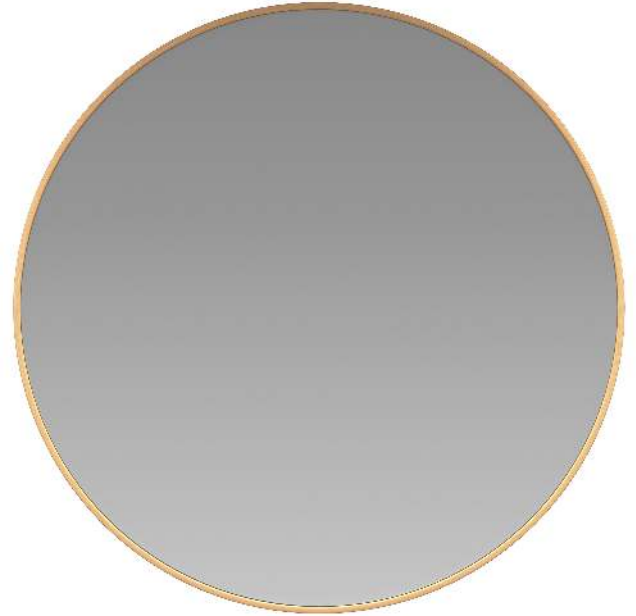

FLASH FURNITURE

a Ubique Group brand

WALL MOUNTED MIRRORS

JULIANNE 20" ROUND GOLD METAL
FRAMED WALL MIRROR - LARGE ACCENT
MIRROR FOR BATHROOM, VANITY,
ENTRYWAY, DINING ROOM, & LIVING ROOM

SKU:

RH-M003-RD50BB-GD-GG

UPC:

840196320601

- 20 Inch decorative wall mounted mirror for any room in the home
- MODERN STYLE: Slim distressed look black metal round frame with silver backed 4mm thick glass for superior image reflection
- UPGRADED DESIGN: Shatterproof backing keeps broken glass in the frame to prevent injuries; Waterproof and rust resistant
- HARDWARE INCLUDED: Arrives with wall anchors and mounting screws, no need to visit the hardware store
- PRODUCT MEASUREMENTS: Overall Size: 20"W x 1.125"D x 20"H; Frame Thickness: .3125"; No Assembly Required

VARIATIONS:

Gold

Black