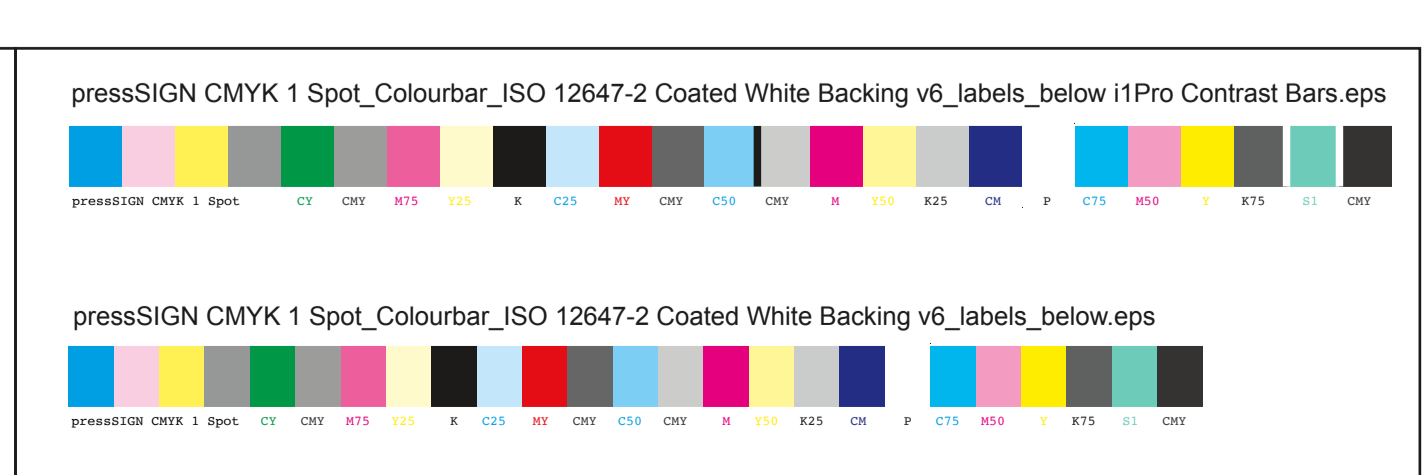

WINNIE THE POOH CLASSIC PALS™

Milestone Swing • Columpio de Hito • Balançoire Jalon

2
Grow with me toy bars
Barras de juguete
crece conmigo
Arc d'activité
évolutifs

6
Melodies
Melodias
Chansons

17839
0-9M

bright starts

brightstarts.com

0-9M

UK P SP
17839

WINNIE THE POOH CLASSIC PALS™

2
Grow with me toy bars
Barras de juguete
crece conmigo
Arc d'activité
évolutifs

6
Melodies
Melodias
Chansons

bright starts

WINNIE THE POOH CLASSIC PALS™

Milestone Swing • Columpio de Hito • Balançoire Jalon

2
Grow with me toy bars
Barras de juguete
crece conmigo
Arc d'activité
évolutifs

Full-size foldable, compact swing design
Diseño de columpio compacto y plegable
Balançoire compacte, pliage à plat complet

Engaging toys for developmental stages
Juguetes atractivos para las diferentes etapas del desarrollo
Des jouets amusants pour un développement par étapes

6
Melodies
Melodias
Chansons

0-9M

UK P SP
17839

WINNIE THE POOH CLASSIC PALS™

2
Grow with me toy bars
Barras de juguete
crece conmigo
Arc d'activité
évolutifs

6
Melodies
Melodias
Chansons

bright starts