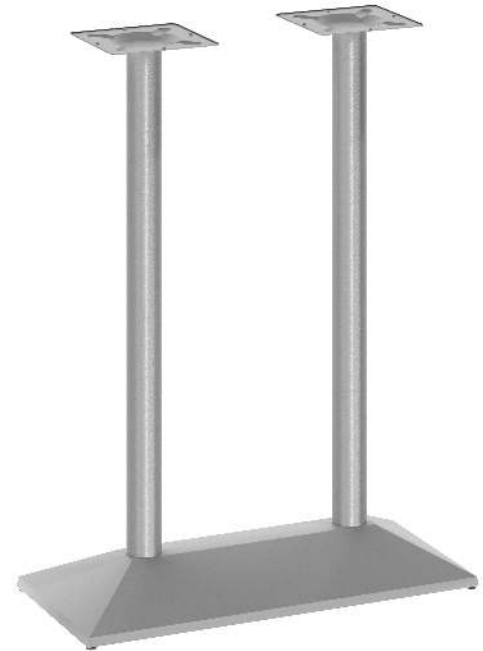

## RESTAURANT TABLE BASES

PALIS 27"W X 15"D  
INDOOR/OUTDOOR DINING  
HEIGHT DOUBLE COLUMN TABLE  
BASE FOR 30" X 48" TABLE TOPS,  
SILVER

### SKU:

XU-DG-TB002-OUT-SLV-GG

### UPC:

196861196454

- **MODERN FUNCTIONAL DESIGN:** Clean silver powder-coated finish blends seamlessly with various design themes while offering long-term durability
- **COMMERCIAL GRADE DURABILITY:** Constructed with a heavy cast iron base and sturdy steel double columns hold up to 300 lbs. static weight ideal for high-traffic restaurant and patio environments
- **TABLETOP COMPATIBILITY:** Designed to support 30" x 48" rectangular table tops ideal for 2-4 guests
- **STABLE DINING HEIGHT:** Standard 30.5" height base ensures consistent tabletop support at dining height
- **PRODUCT MEASUREMENTS:** 27"W x 15"D x 30.5"H

### VARIATIONS:

Silver

Black