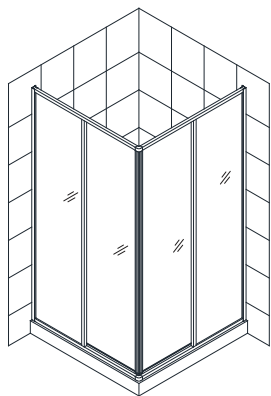

Available Product Configurations:

Cornerview SKU#s:

SHEN-8134340-01
SHEN-8134340-04
SHEN-8134340-09
SHEN-8140400-01
SHEN-8140400-04
SHEN-8140400-09