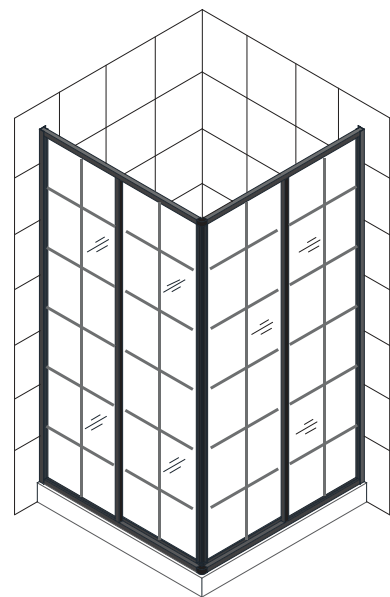

FRENCH CORNER

Specification Features

- FRENCH CORNER ENCLOSURE AND SLIMLINE SHOWER BASE
- SPACE-SAVING CORNER DESIGN. DUAL CENTER-SLIDING DOORS
- UP TO 1/2 IN. ADJUSTMENT PER SIDE FOR OUT-OF-PLUMB
- 5/32IN. (4 MM) THICK CERTIFIED TEMPERED GLASS
- FULL LENGTH MAGNETIC LATCH FOR WATER TIGHT CLOSURE
- ANODIZED ALUMINUM WALL PROFILES
- SLIP-RESISTANT TEXTURED FLOOR PATTERN

Technical Information

- Model: French Corner
- Door Type: Sliding Shower Enclosure
- Dimensions: 42"W x 42" D x 74 3/4"H
- Access Width: 20 3/4"
- Access Height Max: 71"
- Glass Thickness: 5/32" [4 mm]
- Glass: etGlaze Glass Pattern
- Shower Base Type: Double Threshold
- Shower Base Color: Black

Codes/Standards Applicable

- ANSI Z97.1 (Tempered Glass)
- 16 CFR Part 1201

Hardware Finish Options:

- 09 - Matte Black

Model SKU: DL-6790-09

Available Product Configurations:

Cornerview SKU#s:

SHEN-8134340-01
SHEN-8134340-04
SHEN-8134340-09
SHEN-8140400-01
SHEN-8140400-04
SHEN-8140400-09