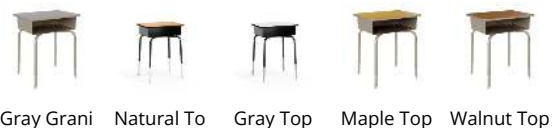

FLASH FURNITURE

a Ubique Group brand

OPEN FRONT STUDENT DESKS

BILLIE STUDENT DESK WITH OPEN FRONT METAL BOOK BOX - GRAY

SKU:

FD-DESK-GY-GG

UPC:

889142982388

- **STUDENT OPEN FRONT CLASSROOM DESK:** Makes for the perfect addition to any classroom for students from elementary through high school or a convenient home school desk for remote classes
- **HEIGHT ADJUSTABLE LEGS:** Fits the needs of hardworking students of all sizes, and the legs feature adjustable nylon glides that keep the desk from wobbling on uneven floor surfaces while protecting floors when desk is moved
- **SPACIOUS DESK TOP:** Features a 0.625" thick high-pressure laminate top with a black lacquer edge treatment to offer plenty of room for your students to spread out their assignments, open textbooks, and write or draw
- **HEAVY-DUTY METAL BOOK BOX:** Provides ample storage space for students to tuck away their books, writing utensils, papers, and other school supplies or personal belongings, keeping items organized and easily accessible when needed
- **CRISSCROSS TUBULAR FRAME:** Specialty crafted, one-of-a-kind crisscross tubular frame attaches to the book box at 5 points to ensure maximum durability; measures 24"W x 18"D x 22.25-31.25"H with a 20.5"W x 15"D x 5.25" metal book box

VARIATIONS:

Gray Grani Natural To Gray Top Maple Top Walnut Top

MULTIPURPOSE

Ideal for classroom or remote learning