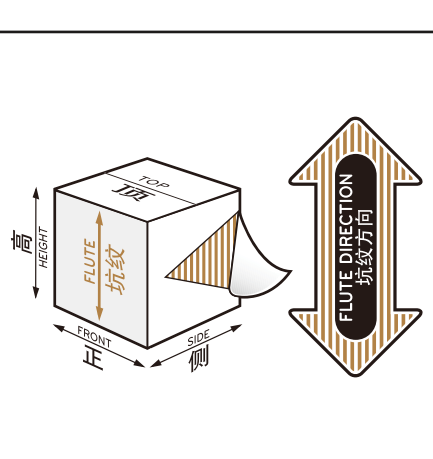

pressSIGN CMYK_Colourbar_ISO 12647-2 Coated White Backing v6_Labels_below i1Pro Contrast Bars.eps

pressSIGN CMYK_Colourbar_ISO 12647-2 Coated White Backing v6_Labels_below.eps

Short
UPC EXAMPLE

FOR REFERENCE ONLY

There are two color bars on this proof and in the art file. One to be used with X-rite i1 Pro Spectrophotometer. The other can be used with most other spectrophotometers. Printers must repeat one of the two color bars all the way across the width (grripper edge) of the press sheets on sample runs and production runs. Failure to comply will result in the remaking of film and/or plates at your cost. 数码稿以及设计文件包含了两种色带，一种适用于X-rite (爱色丽) i1 Pro 分光光度计，另一种适用于其它大部分的分光光度计。在打样或者批量生产时，印刷厂必须选择其中一种色带并重复添加直到覆盖整张纸的宽度（叼口边）。没有按照上述要求而导致重新出菲林、出版的费用将由印刷厂承担。