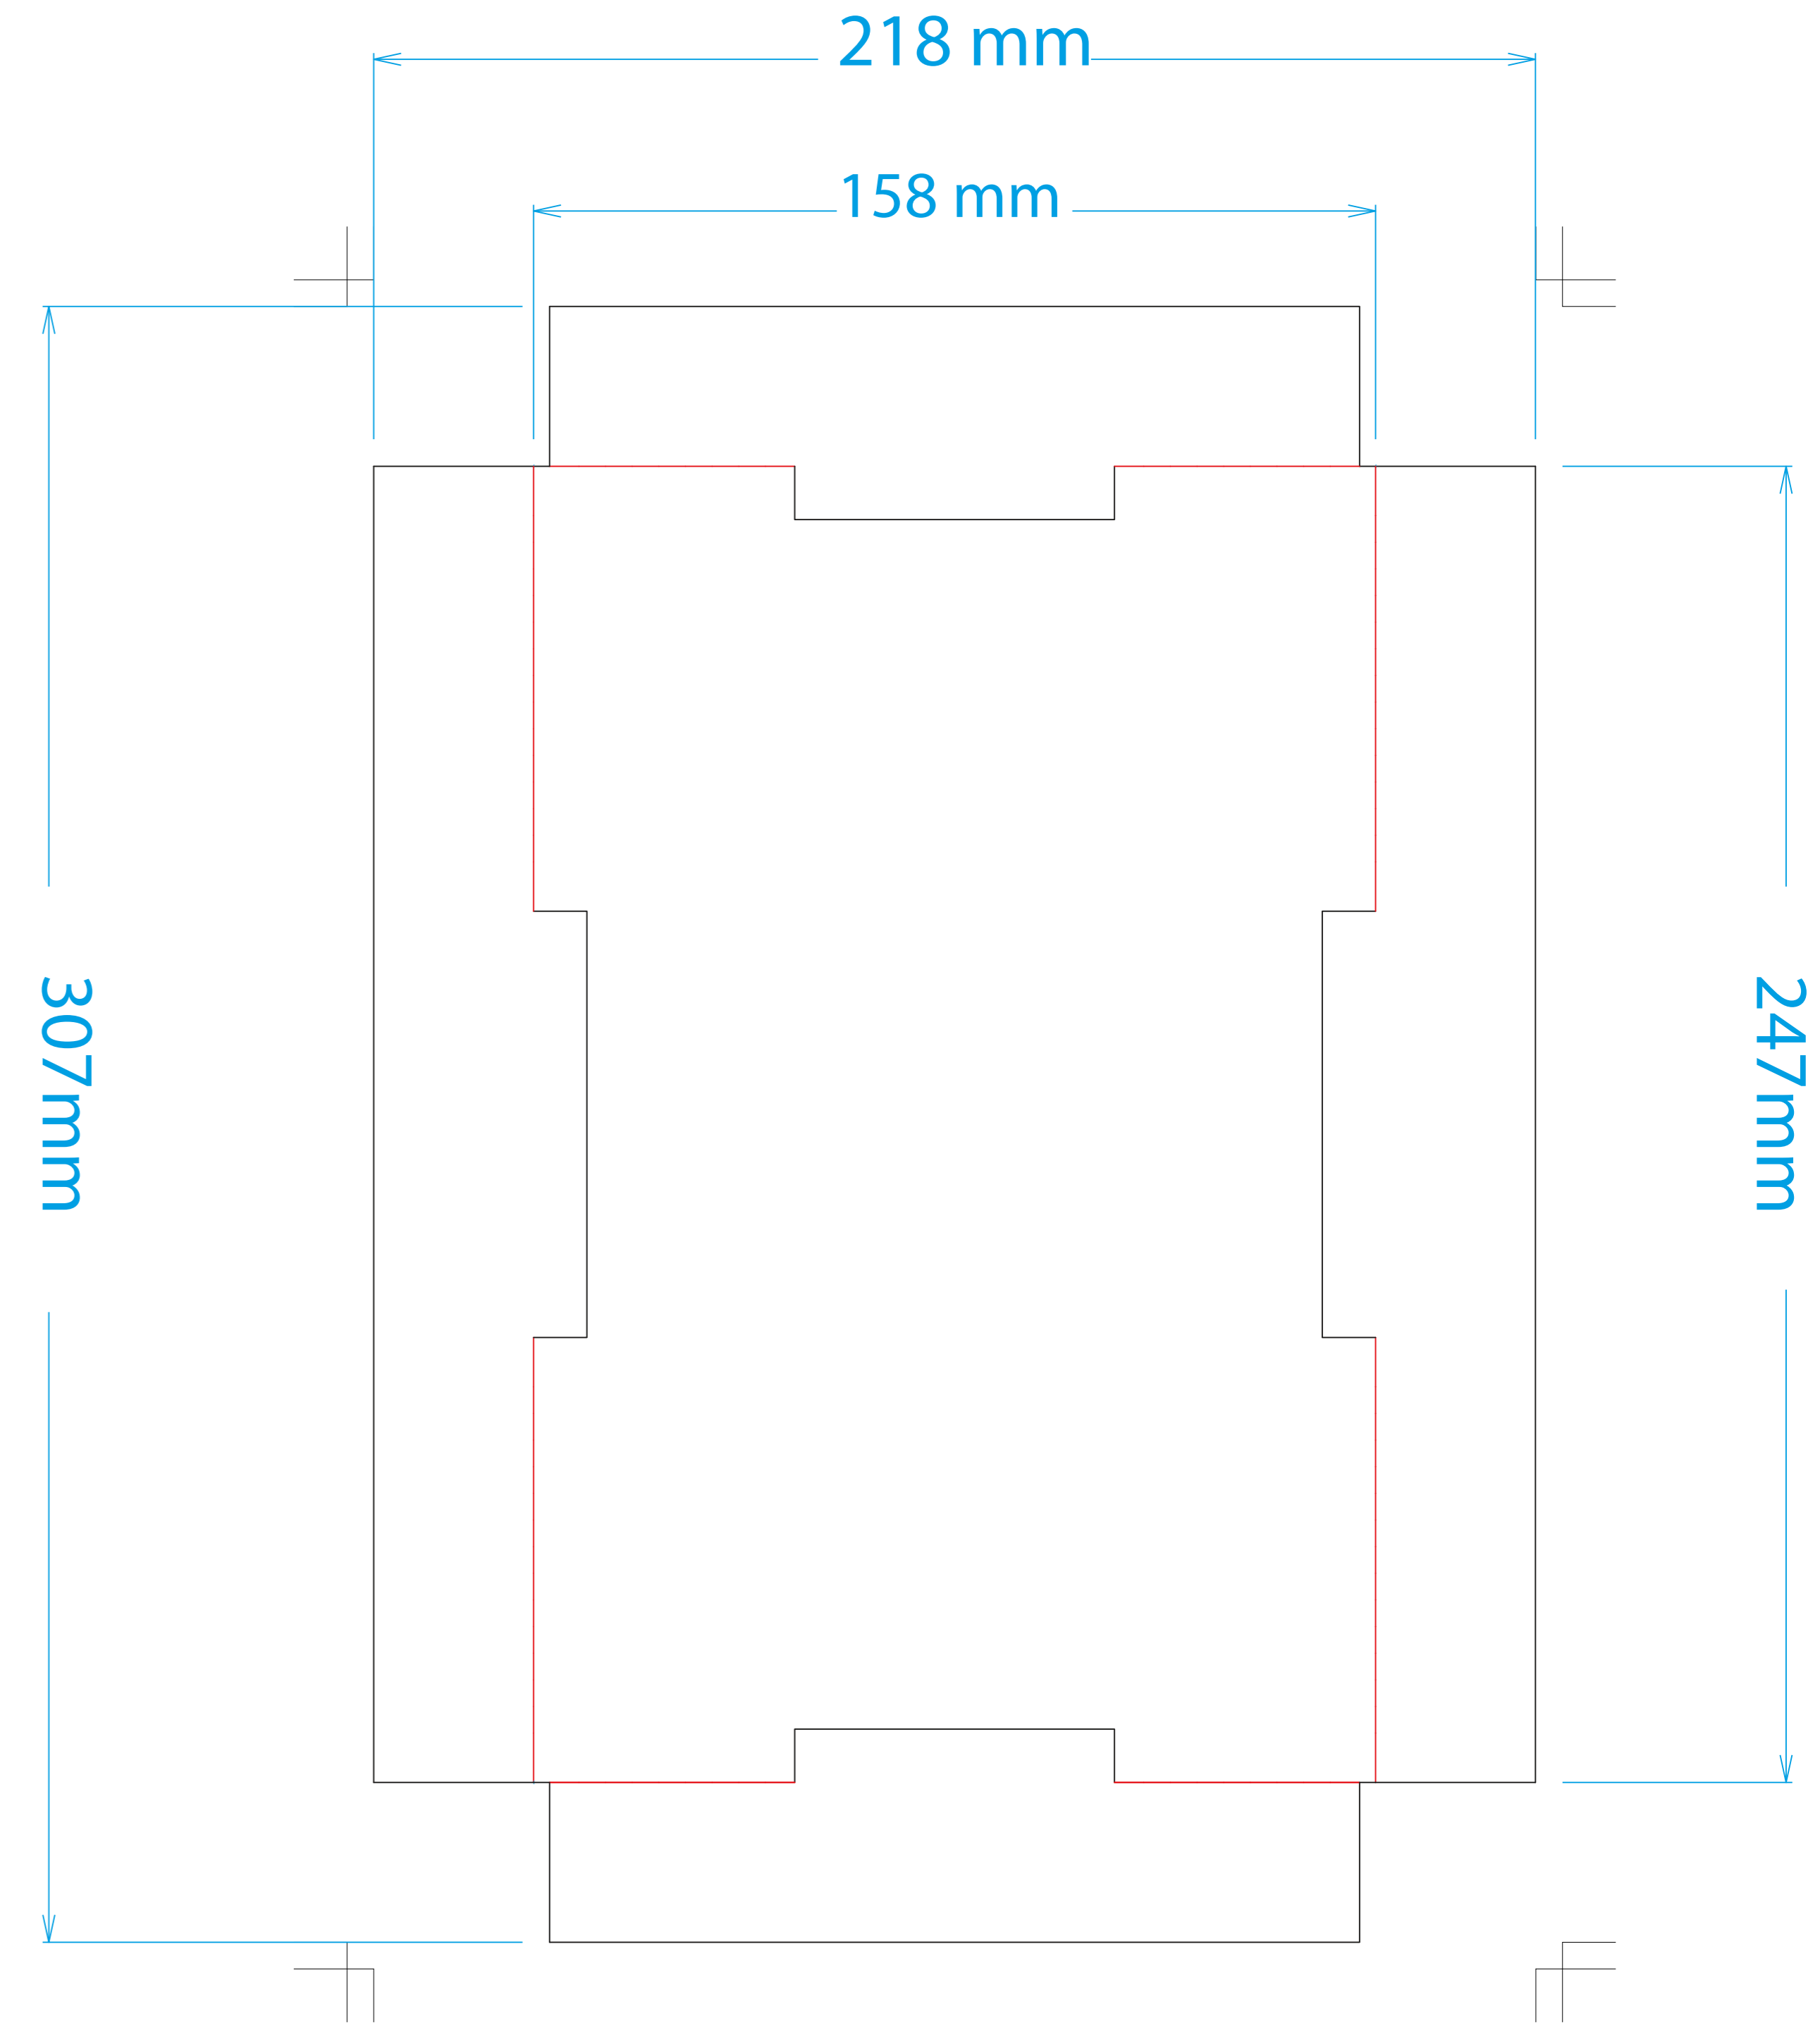

 Green area will be covered

<p>kids2™</p> <p>File Name: 52269_EP_Box_121223.ai Brand: BS E-Packaging Category: Epack Product Name: Safari Beats™ Musical Toy Package Designer: Product Managers: Engineer: Languages: 1L Dimensions: see die line</p>	<p>Packaging Prints K</p>  <p>Black</p>	
--	--	---

for 1 PACK version
 please add the DC/LT information next to the arrow icon on both side panels.