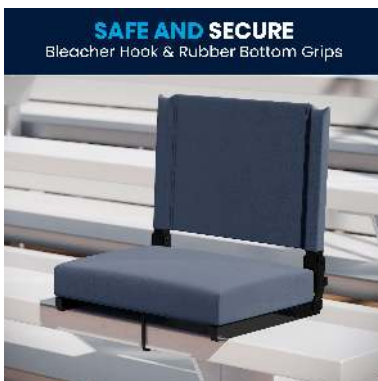

FLASH FURNITURE

a Ubique Group brand

STADIUM CHAIRS

GRANDSTAND COMFORT STADIUM SEAT WITH HANDLE, 500 LB RATED, PADDED CUSHIONS, FOLDABLE & LIGHTWEIGHT FOR BLEACHERS & OUTDOOR EVENTS, NAVY BLUE

SKU:

XU-STA-NAVY-GG

UPC:

889142400332

- **PADDED COMFORT:** Extra-thick cushioning on the seat and backrest keeps you comfortable through hours of sitting, ideal for stadiums, bleachers, outdoor festivals, sports games, tailgates, or even backyard gatherings
- **HEAVY DUTY SUPPORT:** Built with a reinforced frame rated for up to 500 lbs. static weight for worry-free seating
- **LIGHTWEIGHT AND PORTABLE:** Weighs just a few pounds with an integrated carrying handle for grab-and-go convenience to any event
- **STABILITY YOU CAN TRUST:** Bleacher hook and rubber non-slip bottom grips keep your seat securely in place on bleachers, benches, or flat surfaces.
- **NO ASSEMBLY REQUIRED:** Measures 18"W x 14"D x 18"H when open and 18"W x 15.5"D x 6"H when folded for compact storage after use, and no assembly is required

VARIATIONS: