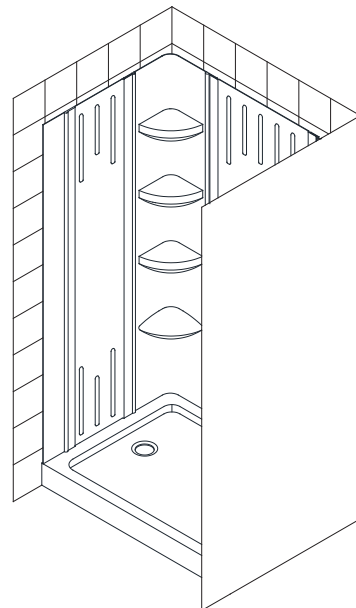

QWALL-3

Specification Features

- QWALL-3 BACKWALLS AND SINGLE THRESHOLD SLIMLINE BASE
- SINGLE THRESHOLD DESIGN FOR ALCOVE INSTALLATION
- LOW PROFILE THRESHOLD FOR EASY ENTRY AND EXIT
- GLOSSY ACRYLIC FINISH IS SCRATCH AND STAIN RESISTANT
- REINFORCED WITH FIBERGLASS FOR DURABILITY
- Q-WALL BACKWALL: TILE PATTERN FOR A MODERN LOOK
- ACRYLIC/ABS MATERIAL FOR EASY MAINTENANCE
- SLIP-RESISTANT TEXTURED FLOOR PATTERN

Technical Information

- Wall Model: QWall-3
- Base Model: Slimline
- Dimensions: 34" D x 60" W x 75 5/8" H
- Base Type: Single Threshold
- Base Color: White
- Wall Color: White

Codes/Standards Applicable

- cUPC certified

Hardware Finish Options:

- 01 - White

Model SKUs:

- DL-6147C-01 Center Drain Base Kit
- DL-6147L-01 Left Drain Base Kit
- DL-6147R-01 Right Drain Base Kit