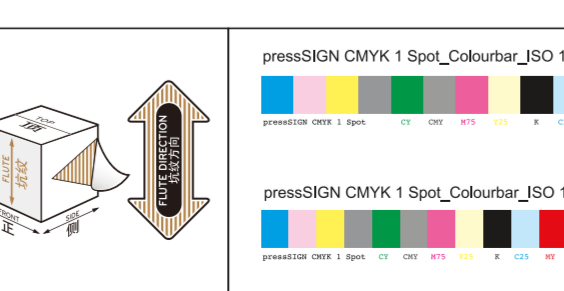

ingenuity™ 2-in-1 My Travel Potty™

18M-50lbs (23kg)

ingenuity™ 2-in-1 My Travel Potty™

18M-50lbs (23kg)

2 Modes of use / Modos de uso / Modes d'utilisation

UPC here 80% ingenuitybaby.com

ingenuity™ 2-in-1 My Travel Potty™

18M-50lbs (23kg)

2 Modes of use / Modos de uso / Modes d'utilisation

UPC here 80% ingenuitybaby.com

ingenuity™ 2-in-1 My Travel Potty™

18M-50lbs (23kg)

2 Modes of use / Modos de uso / Modes d'utilisation

UPC here 80% ingenuitybaby.com

JA

- 2つの使用モード：自立式または大人用トイレの補助便座
- 平らに折りたたみ、旅行用バッグ付きで持ち運びも簡単
- 滑り止め付きで、お子様をしっかり支えます
- 水はねガード付きで、汚れを防ぎます
- 使い捨てタイプのおまる用ライナー10枚入り

IMPORTANT: 本製品のご使用前に、梱包資材を全て取り除いてください。取り除いた説明書およびバッグは、お子様の手が届かない所に保管し、必要に応じてご参照ください。同梱資材は、本製品を再利用するためにリサイクルの専用資材は含まれていない場合があります。大人による組み立てが必要です。

ZH

- 两种使用模式：独立式或成人马桶便盆圈
- 可折叠，配有旅行包，便于携带
- 防滑底部有助于孩子站稳
- 挡尿口有助于防止弄脏
- 随附10件一次性垃圾袋

IMPORTANT: 孩子使用前，请卸下所有包装和紧固件。保留本包装和说明书以备将来参考。仅限家庭使用。我们不断改进和更新我们的产品。包装上的照片可能与实际产品有所不同。必须由成人组装。

AR

- طريقتان للاستخدام: حلقة قائمة بذاتها أو حلقة لمرحاض البالغين
- تكون بشكل مستطيل وحقيبة سفر سهلة الحمل
- فتحة غير قابل الاحتفاظ على ثبات الأقدام الصغار
- يساعد وافي الأقدام على منع التلوث
- تتضمن 10 بطاقات لونية مستخدمة لمرة واحدة

IMPORTANT: قبل استخدام المنتج، قم بإزالة جميع التغليف والمواد المثبتة. احتفظ بالعبوة والتعليمات لتقريباً. هذه العبوة تحتوي على معلومات هامة لاستخدام المنتج. نحن نعمل باستمرار على تحسين منتجاتنا. الصور على هذا العبوة قد تختلف عن المنتج الفعلي.

Includes 10 liners. Scan to order more. Includes 10 forros. Escanea para pedir más. Comprend 10 doublures. Scannez pour en commander plus.

UPC here 100% PROOF OF PURCHASE - PREUIVE D'ACHAT 17580-Ingenuity-PL111325

KIDS2, LLC ATLANTA, GA USA 30305 - 1-800-230-8190 ingenuitybaby.com