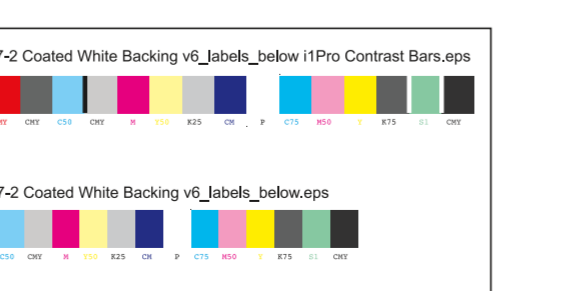

ingenuity™ 2-in-1 My Travel Potty™

18M-50lbs (23kg)

ingenuity™ 2-in-1 My Travel Potty™

18M-50lbs (23kg)

2 Modes of use / Modos de uso / Modes d'utilisation

UPC here 80% ingenuitybaby.com

ingenuity™ 2-in-1 My Travel Potty™

18M-50lbs (23kg)

2 Modes of use / Modos de uso / Modes d'utilisation

UPC here 80% ingenuitybaby.com

ingenuity™ 2-in-1 My Travel Potty™

18M-50lbs (23kg)

2 Modes of use / Modos de uso / Modes d'utilisation

UPC here 80% ingenuitybaby.com

JA

- 2つの使用モード：自立式または大人用トイレの補助便座
- 平らに折りたたみ、旅行用バッグ付きで持ち運びも簡単
- 滑り止め付きで、お子様をしっかり支えます
- 水はねガード付きで、汚れを防ぎます
- 使い捨てタイプのおまる用ライナー10枚入り

IMPORTANT: 本製品のご使用前に、梱包資材を全て取り除いてください。取り除いた説明書およびバッグは、お子様の手が届かない所に保管し、必要に応じてご参照ください。同梱資材は、本製品を再利用するためにリサイクルの専用資材は含まれていない場合があります。大人による組み立てが必要です。

ZH

- 两种使用模式：独立式或成人马桶便盆圈
- 可折叠，配有旅行包，便于携带
- 防滑底部有助于孩子站稳
- 挡尿口有助于防止弄脏
- 随附10件一次性垃圾袋

IMPORTANT: 孩子使用前，请卸下所有包装和紧固件。保留本包装和说明书以备将来参考。仅限家庭使用。我们不断改进和更新我们的产品。包装上的照片可能与实际产品有所不同。必须由成人组装。

AR

- طريقتان للاستخدام: حلقة قائمة بذاتها أو حلقة لمرحاض البالغين
- تكون بشكل مستطيل وحقيبة سفر سهلة الحمل
- فتحة غير قابل الاحتفاظ على ثبات الأقدام الصغار
- يساعد وافي الأقدام على منع التلوث
- تتضمن 10 بطاقات لونية مستخدمة لمرة واحدة

IMPORTANT: قبل استخدام المنتج، قم بإزالة جميع التغليف والمواد المثبتة. احتفظ بالعبوة والتعليمات لتقريباً. هذه العبوة تحتوي على معلومات هامة لاستخدام المنتج. نحن نعمل باستمرار على تحسين منتجاتنا. الصور على هذا العبوة قد تختلف عن المنتج الفعلي.

Includes 10 liners. Scan to order more. Includes 10 forros. Escanea para pedir más. Comprend 10 doublures. Scannez pour en commander plus.

UPC here 100% PROOF OF PURCHASE - PREUIVE D'ACHAT 17580-Ingenuity-PL111325

KIDS2, LLC ATLANTA, GA USA 30305 - 1-800-230-8190 ingenuitybaby.com