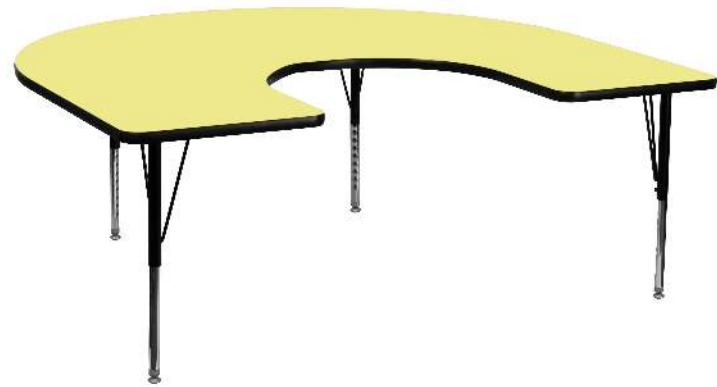

## HORSESHOE ACTIVITY TABLES

WREN 60"W X 66"L HORSESHOE  
YELLOW THERMAL LAMINATE  
ACTIVITY TABLE - HEIGHT  
ADJUSTABLE SHORT LEGS

### UPC:

847254024334

PRODUCT MEASUREMENTS: Overall Size: 60"W x 66"D x  
16.125-25.125"H; Ships In Multiple Boxes